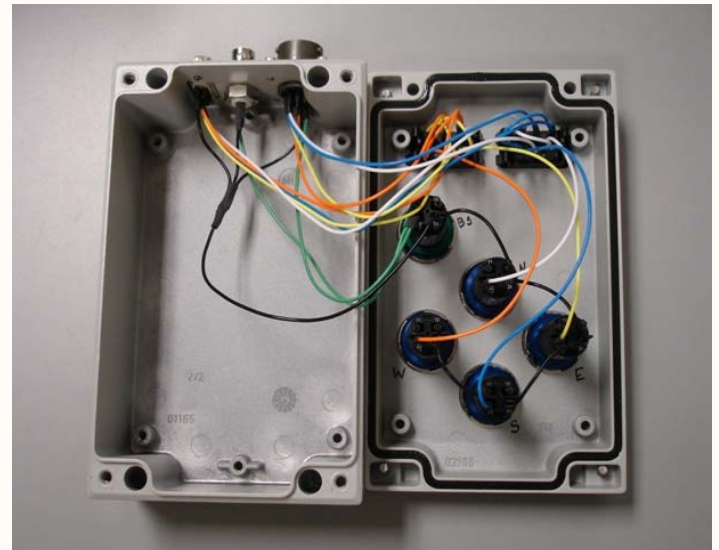

Functional illustration of Handpaddle Interface to FIOAB
See FIOAB schematics for details

Observer's Paddle
OH1 and OH2 are identical

Title		
T3-2040-OBSERVERS_PADDLE.SCHDOC		
Size	Number	Revision
B		
Date:	4/24/2008	Sheet of
File:	H:\Documents and Settings\...T3-2040-OBSERVERS_PADDLE.SCHDOC	1