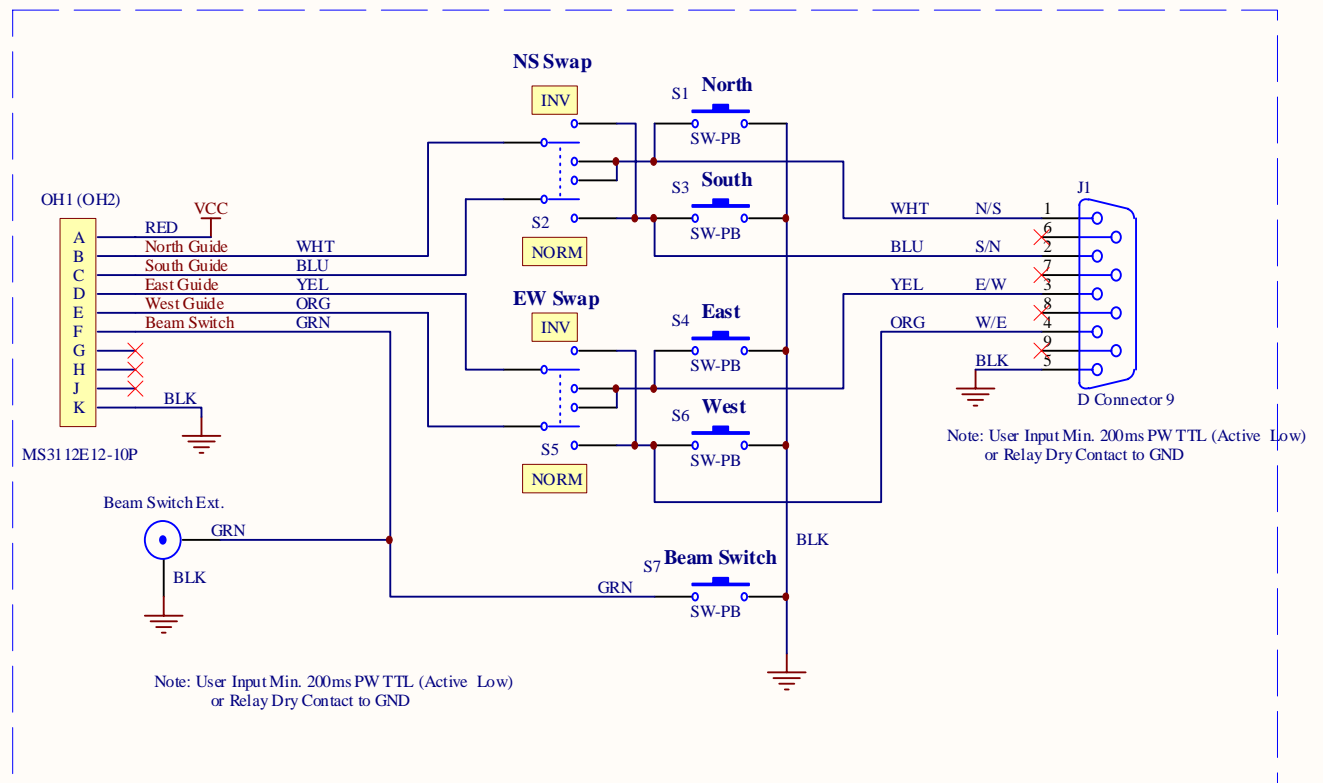

Functional illustration of Handpaddle Interface to FIOAB
See FIOAB schematics for details

Observer's Paddle
OH1 and OH2 are identical

Title		
T3-2040-OBSERVERS_PADDLE.SCHDOC		
Size	Number	Revision
B		
Date:	4/24/2008	Sheet of
File:	H:\Documents and Settings\...T3-2040-OBSERVERS_PADDLE.SCHDOC	1