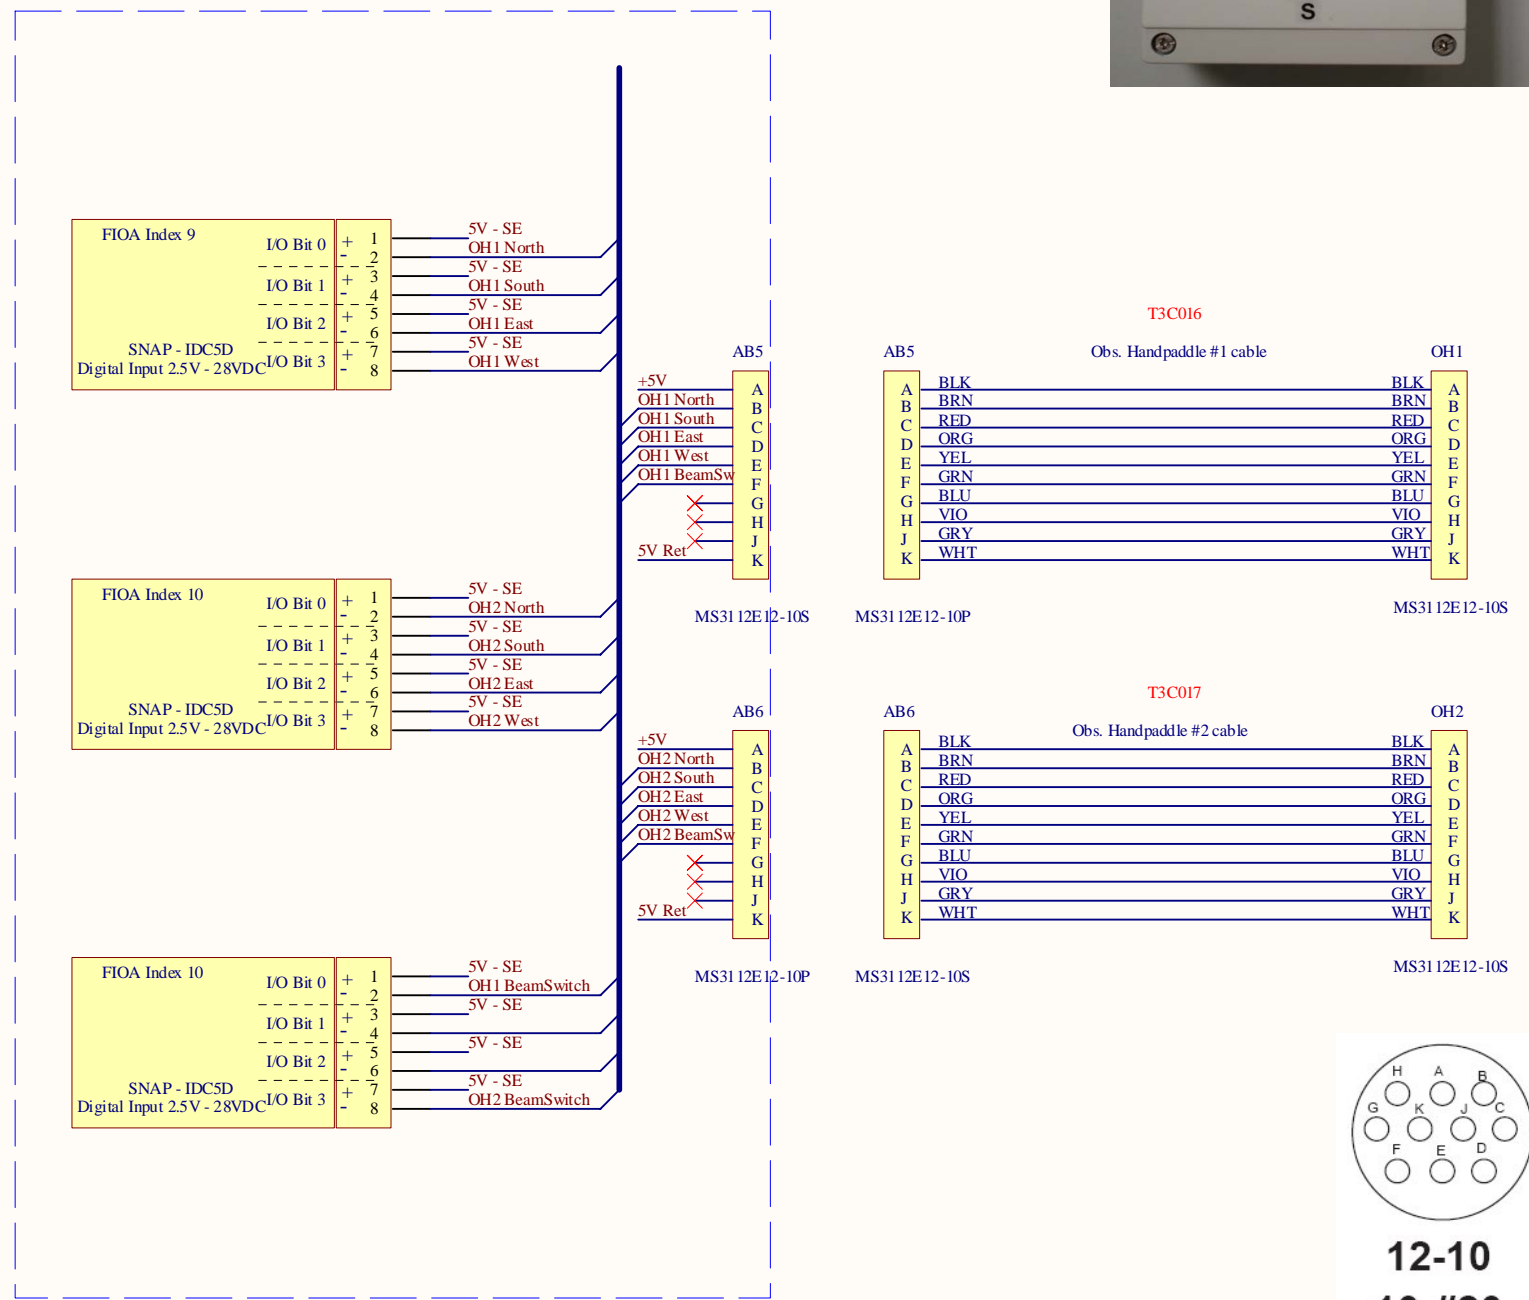

Functional illustration of Handpaddle Interface to FIOAB
See FIOAB schematics for details

Observer's Paddle
OH1 and OH2 are identical

Title		
T3-2040-OBSERVERS_PADDLE.SCHDOC		
Size	Number	Revision
B		
Date:	4/24/2008	Sheet of
File:	H:\Documents and Settings\...T3-2040-OBSERVERS_PADDLE.SCHDOC	1