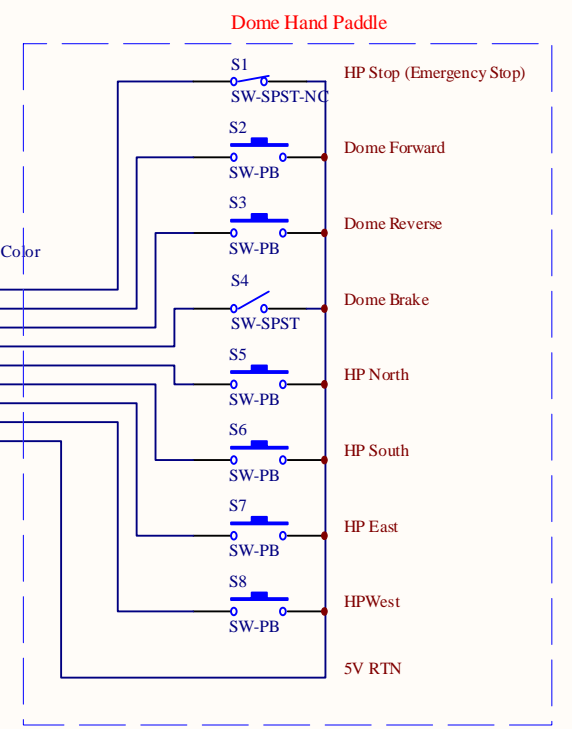

Functional illustration of Dome Handpaddle Interface to FIO AB and SE_FIOE
See FIO AB and Servo FIO E schematics for details

T3C014

OLFLEX 490 P, PN 402012

AB2	Cable Number / Color	DomeH - Mez	DomeH - Mez	Cable Number / Color
A	HP Stop	1	A	HP Stop
B	Dome Forward	2	B	Dome Forward
C	Dome Reverse	3	C	Dome Reverse
D	Dome Brake	4	D	Dome Brake
E	HP North	5	E	HP North
F	HP South	6	F	HP South
G	HP East	7	G	HP East
H	HP West	8	H	HP West
J	5V RTN	GRN	J	5V RTN
K	DomeHP Spare1	9	K	DomHP Spare1
L	DomeHP Spare2	10	L	DomHP Spare2
M	DomeHP Spare3	11	M	DomHP Spare3

PT06E-14-12P (SR) Length is 70 ft. PT02E-14-12S PT06E-14-12P (SR) Length is 100 ft.

Title		T3-2020-DOME_HP.SCHDOC
Size	Number	Revision
B		
Date:	4/24/2008	Sheet of
File:	H:\Documents and Settings\...T3-2020-DOME_HP.SCHDOC	1 of 1