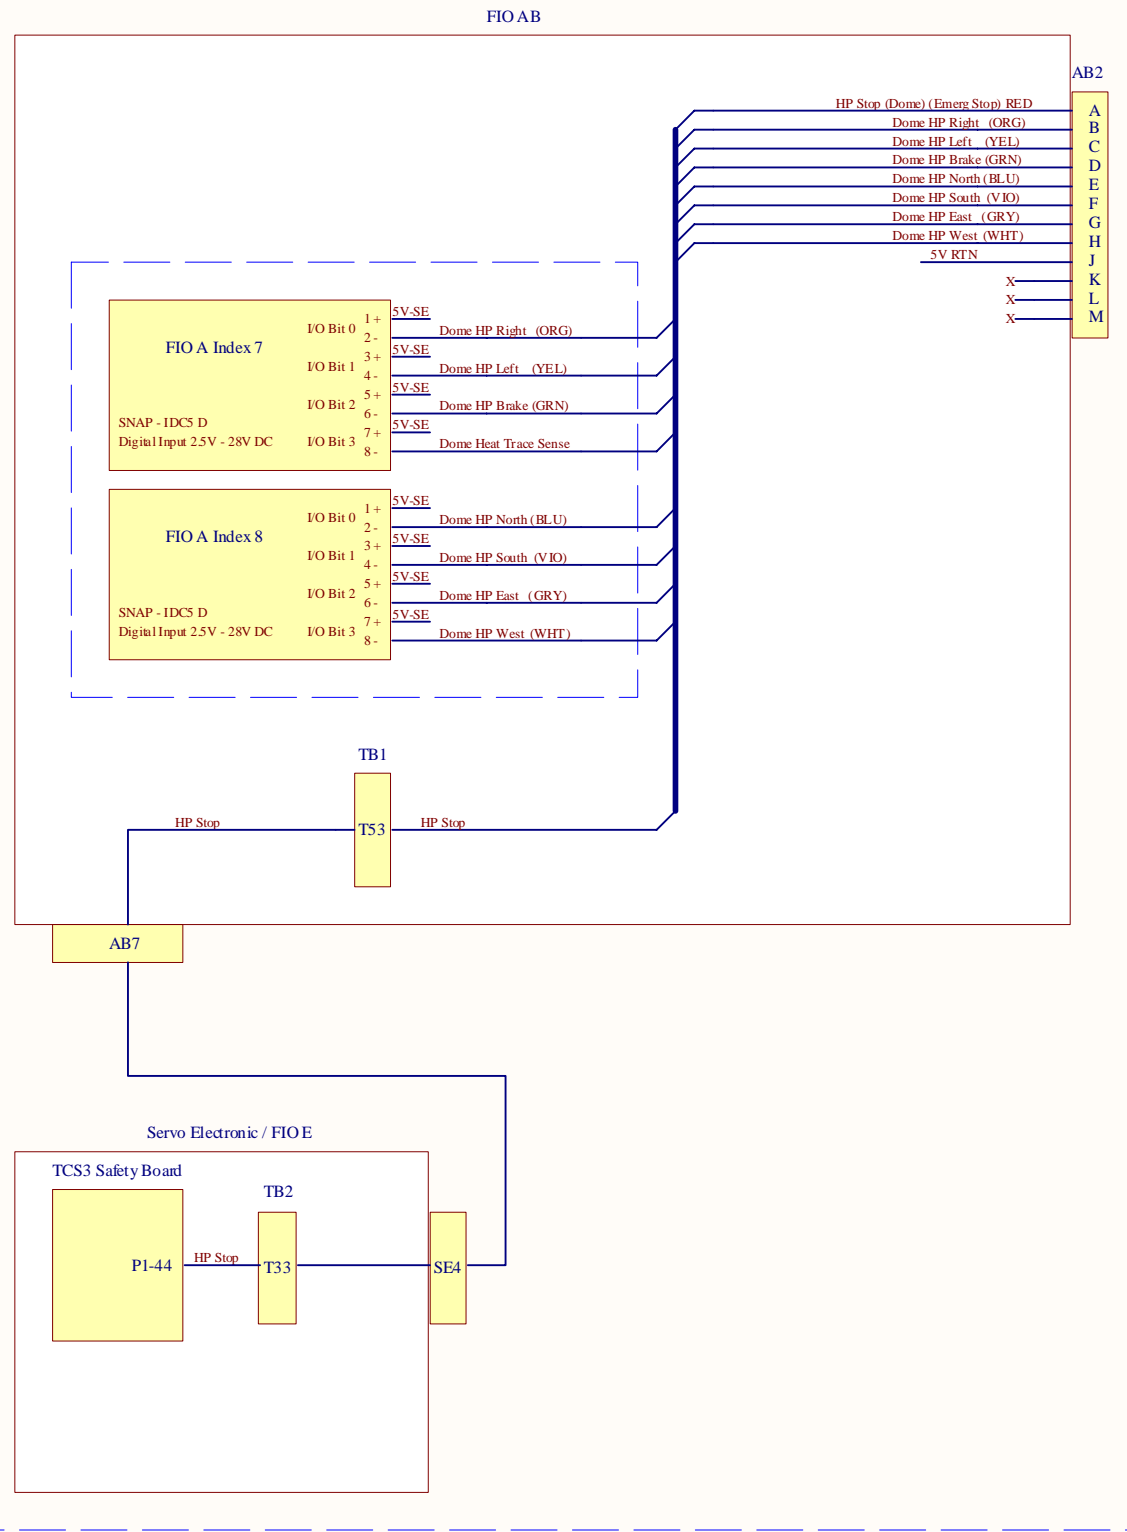

Functional illustration of Dome Handpaddle Interface to FIO AB and SE_FIOE
See FIO AB and Servo FIO E schematics for details

T3C014

OLFLEX 490 P, PN 402012

AB2	Cable Number / Color	DomeH - Mez	DomeH - Mez	Cable Number / Color
A	HP Stop	1	A	HP Stop
B	Dome Forward	2	B	Dome Forward
C	Dome Reverse	3	C	Dome Reverse
D	Dome Brake	4	D	Dome Brake
E	HP North	5	E	HP North
F	HP South	6	F	HP South
G	HP East	7	G	HP East
H	HP West	8	H	HP West
J	5V RTN	GRN	J	5V RTN
K	DomeHP Spare1	9	K	DomHP Spare1
L	DomeHP Spare2	10	L	DomHP Spare2
M	DomeHP Spare3	11	M	DomHP Spare3

PT06E-14-12P (SR) Length is 70 ft. PT02E-14-12S PT06E-14-12P (SR) Length is 100 ft.

Title		T3-2020-DOME_HP.SCHDOC
Size	Number	Revision
B		
Date:	4/24/2008	Sheet of
File:	H:\Documents and Settings\...T3-2020-DOME_HP.SCHDOC	1 of 1