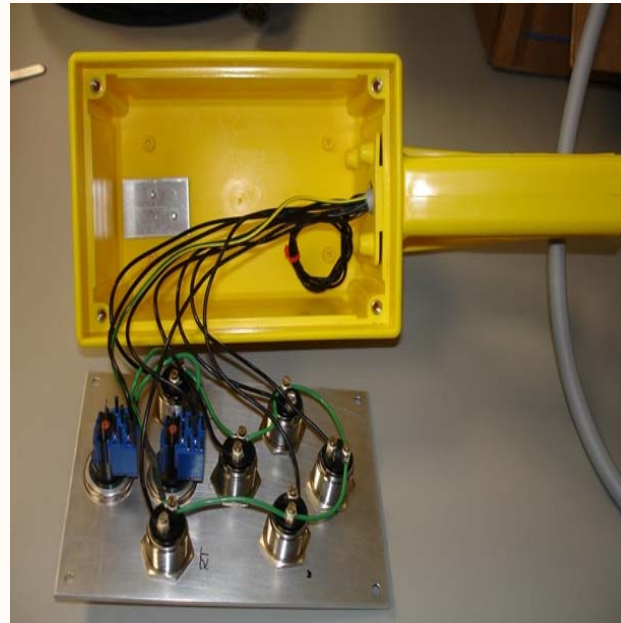

Functional illustration of Dome Handpaddle Interface to FIO AB and SE_FIOE
See FIO AB and Servo FIO E schematics for details

T3C014

OLFLEX 490 P, PN 402012

AB2	Cable Number / Color	DomeH - Mez	DomeH - Mez	Cable Number / Color
A	HP Stop	1	A	HP Stop
B	Dome Forward	2	B	Dome Forward
C	Dome Reverse	3	C	Dome Reverse
D	Dome Brake	4	D	Dome Brake
E	HP North	5	E	HP North
F	HP South	6	F	HP South
G	HP East	7	G	HP East
H	HP West	8	H	HP West
J	5V RTN	GRN	J	5V RTN
K	DomeHP Spare1	9	K	DomHP Spare1
L	DomeHP Spare2	10	L	DomHP Spare2
M	DomeHP Spare3	11	M	DomHP Spare3

PT06E-14-12P (SR) Length is 70 ft. PT02E-14-12S PT06E-14-12P (SR) Length is 100 ft.

Title		T3-2020-DOME_HP.SCHDOC
Size	Number	Revision
B		
Date:	4/24/2008	Sheet of
File:	H:\Documents and Settings\...T3-2020-DOME_HP.SCHDOC	1 of 1