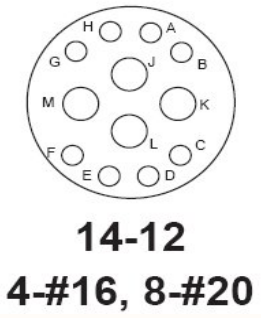

Functional illustration of Dome Handpaddle Interface to FIO AB and SE_FIOE
See FIO AB and Servo FIO E schematics for details

T3C014

OLFLEX 490 P, PN 402012

AB2	Cable Number / Color	DomeH - Mez	DomeH - Mez	Cable Number / Color
A	HP Stop	1	A	HP Stop
B	Dome Forward	2	B	Dome Forward
C	Dome Reverse	3	C	Dome Reverse
D	Dome Brake	4	D	Dome Brake
E	HP North	5	E	HP North
F	HP South	6	F	HP South
G	HP East	7	G	HP East
H	HP West	8	H	HP West
J	5V RTN	GRN	J	5V RTN
K	DomeHP Spare1	9	K	DomHP Spare1
L	DomeHP Spare2	10	L	DomHP Spare2
M	DomeHP Spare3	11	M	DomHP Spare3

PT06E-14-12P (SR) Length is 70 ft. PT02E-14-12S PT06E-14-12P (SR) Length is 100 ft.

Title		T3-2020-DOME_HP.SCHDOC
Size	Number	Revision
B		
Date:	4/24/2008	Sheet of
File:	H:\Documents and Settings\...T3-2020-DOME_HP.SCHDOC	1 of 1