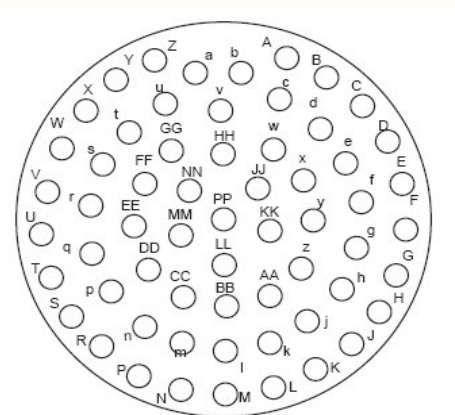

T3-2210_Amp_Ter_Blck

To Servo
Amp Rack

Ref. Dwg. 710-206

24-61
61-#20

Title		
T3-2210_Amp_Ter_Blck.SchDoc		
Size	Number	Revision
B		
Date:	4/25/2008	Sheet of
File:	H:\Documents and Settings\...T3-2210_Amp_Ter_Blck.SchDoc	