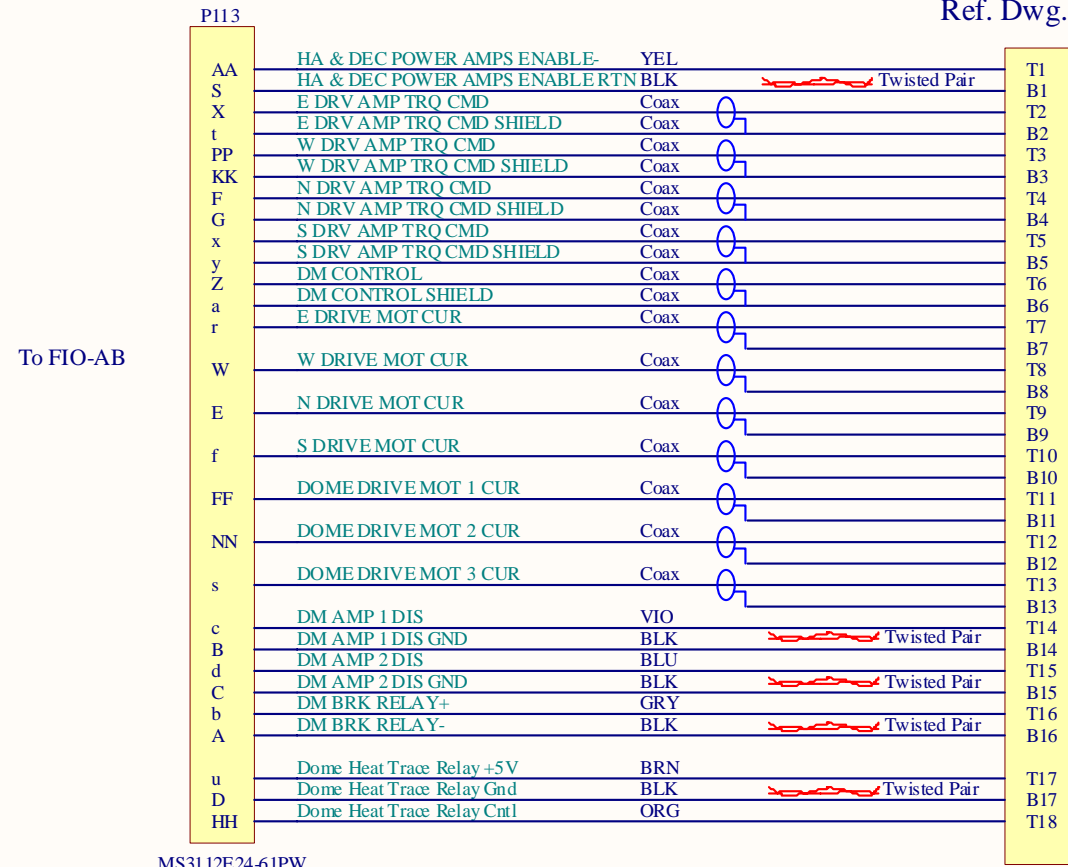

T3-2210_Amp_Ter_Blck

To Servo
Amp Rack

Ref. Dwg. 710-206

24-61
61-#20

Title		
T3-2210_Amp_Ter_Blck.SchDoc		
Size	Number	Revision
B		
Date:	4/25/2008	Sheet of
File:	H:\Documents and Settings\...T3-2210_Amp_Ter_Blck.SchDoc	