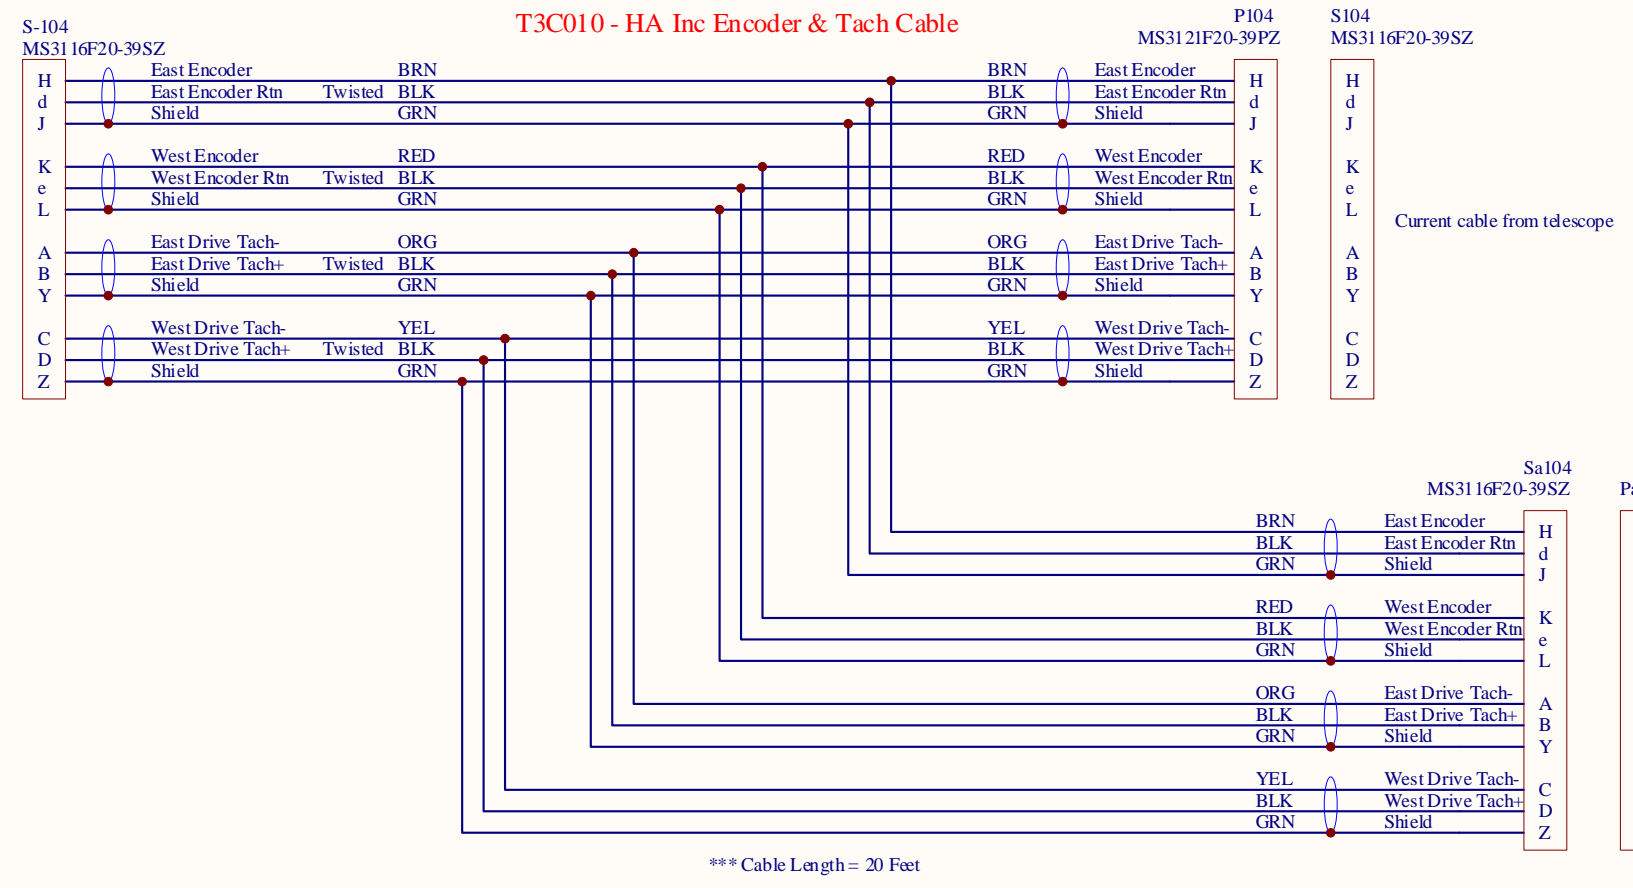

MS3127E20-39PZ P-104
 H d J
 K e L
 A B Y
 C D Z

Drawer "D"

MS3127E20-39PW P-105
 H d J
 K e L
 A B Y
 C D Z

Drawer D Cable Harness 1
 Ref Dwg 710-206
 P104 - MS3127E20-39PZ
 P105 - MS3127E20-39PW

20-39
2-#16, 37-#20

Special Keying

Title T3-2206-T3C010-011_CABLES.SCHDOC		
Size B	Number	Revision
Date: 4/25/2008	Sheet of	
File: H:\Documents and Settings\...\T3-2206-T3C010-011_CABLES.SCHDOC		