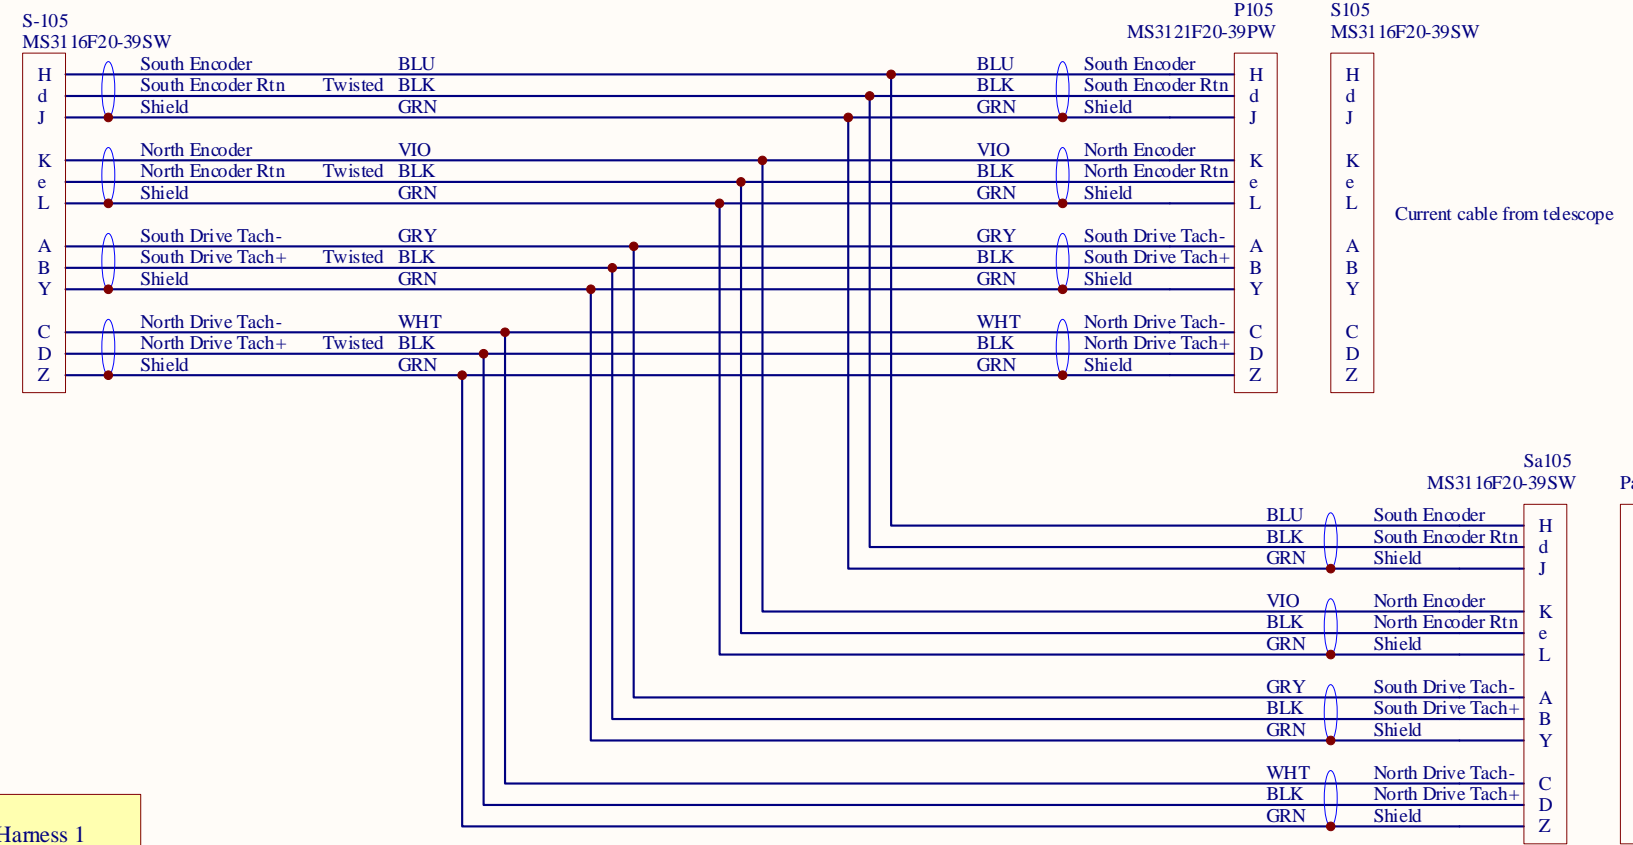

MS3127E20-39PZ P-104
 H d J
 K e L
 A B Y
 C D Z

Drawer "D"

MS3127E20-39PW P-105
 H d J
 K e L
 A B Y
 C D Z

Drawer D Cable Harness 1
 Ref Dwg 710-206
 P104 - MS3127E20-39PZ
 P105 - MS3127E20-39PW

20-39
2-#16, 37-#20

Special Keying

Title T3-2206-T3C010-011_CABLES.SCHDOC		
Size B	Number	Revision
Date: 4/25/2008	Sheet of	
File: H:\Documents and Settings\...\T3-2206-T3C010-011_CABLES.SCHDOC		