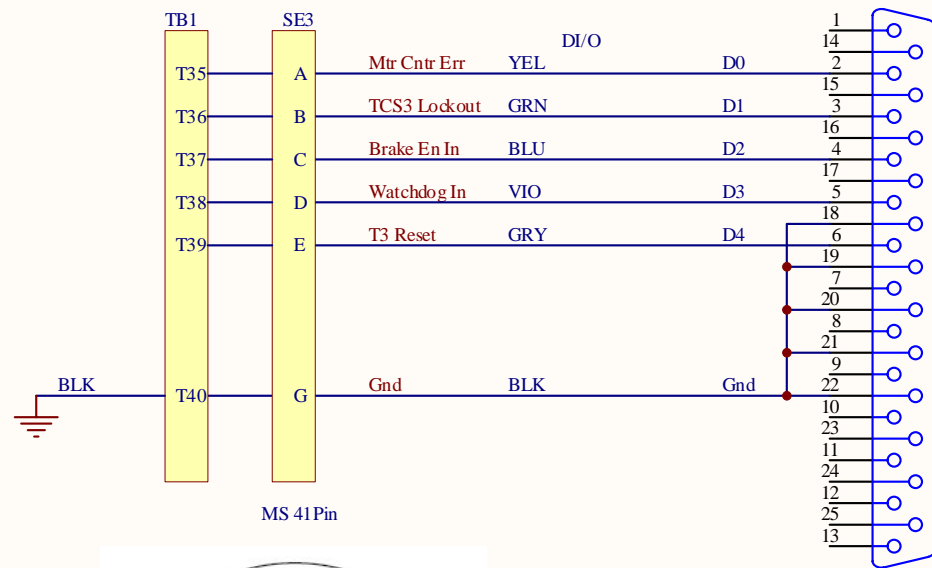

14-18  
18-#20

T3C002  
SE1 to JS1 (PMAC A2D Data)

16-26  
26-#20

T3C003  
SE2-JMAC

T3C001  
SE3-Paraller

T1/T2 Parallel Port

20-41  
41-#20

Title T3-2202-SE_Computer_cables.SCHDOC		
Size B	Number	Revision
Date: 4/25/2008	Sheet of	
File: H:\Documents and Settings\...\T3-2202-SE_...	C:\Program Files\...	