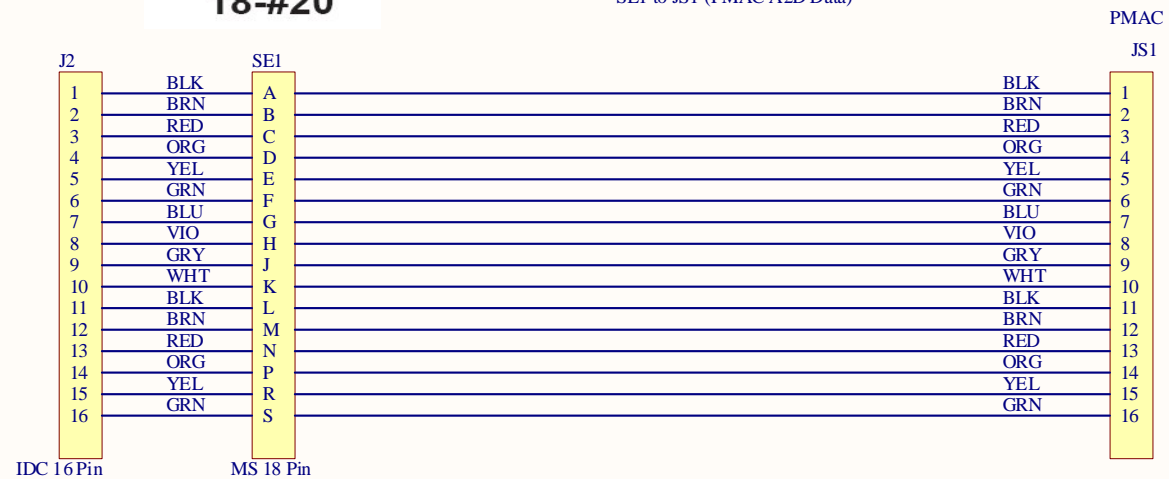

14-18  
18-#20

T3C002  
SE1 to JS1 (PMAC A2D Data)

16-26  
26-#20

T3C003  
SE2-JMAC

T3C001  
SE3-Paraller

T1/T2 Parallel Port

20-41  
41-#20

Title T3-2202-SE_Computer_cables.SCHDOC		
Size B	Number	Revision
Date: 4/25/2008	Sheet of	
File: H:\Documents and Settings\...\T3-2202-SE_...	C:\Program Files\...	