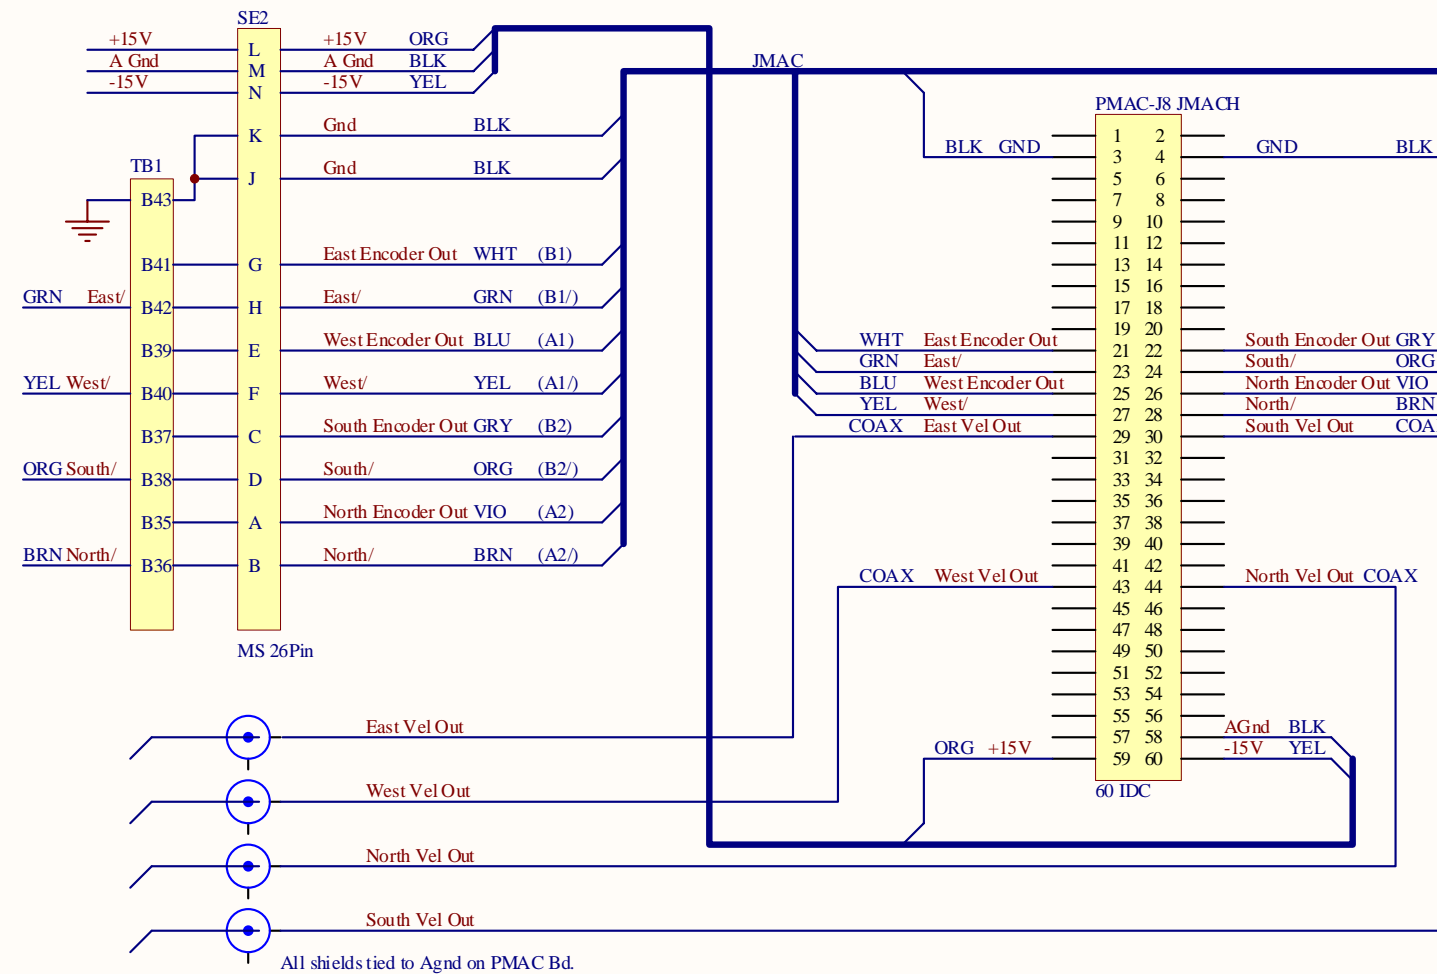

14-18  
18-#20

T3C002  
SE1 to JS1 (PMAC A2D Data)

16-26  
26-#20

T3C003  
SE2-JMAC

T3C001  
SE3-Paraller

T1/T2 Parallel Port

20-41  
41-#20

Title T3-2202-SE_Computer_cables.SCHDOC		
Size B	Number	Revision
Date: 4/25/2008	Sheet of	
File: H:\Documents and Settings\...\T3-2202-SE_...	C:\Program Files\...	