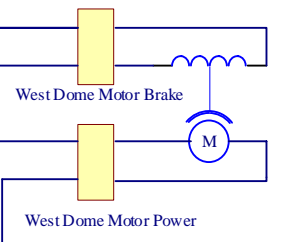

Schematic Reference	
710-098	DOME DRIVE POWER AMP WIRING
FY-93 SHEETE5	DETAILS AND PANEL F (Army Corps Blueprint)

S113 connect to SE_FIO-AB
in TCS1 Servo Configuration

S113 connect to SE_FIO-E
in TCS3 Servo Configuration