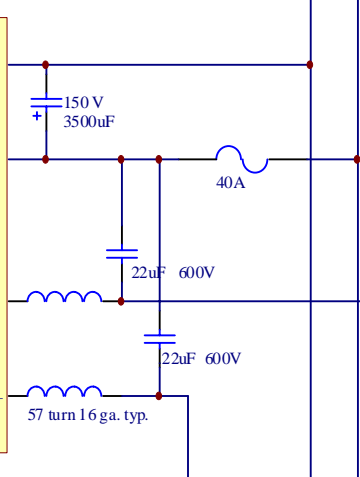

Schematic Reference	
710-098	DOME DRIVE POWER AMP WIRING
FY-93 SHEETE5	DETAILS AND PANEL F (Army Corps Blueprint)

S113 connect to SE_FIO-AB
in TCS1 Servo Configuration

S113 connect to SE_FIO-E
in TCS3 Servo Configuration

T3-3041-DOME_CONTROL-CONTROL_SYSTEM.SCHDOC
T3-3042-DOME_CONTROL-Feedback.SCHDOC

TCS RM. AMP RACK

DOME MEZZANINE

Title	T3-3043-DOME_CONTROL-AMPS_MOTORS.SCHDOC	
Size	Number	Revision
Tabloid		
Date:	4/25/2008	Sheet 1 of 4
File:	H:\Documents and Settings\... (T3-3043-DOME_CONTROL-AMPS_MOTORS.SCHDOC)	