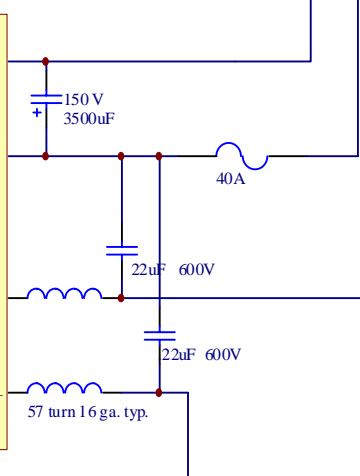

Schematic Reference	
710-098	DOME DRIVE POWER AMP WIRING
FY-93 SHEETE5	DETAILS AND PANEL F (Army Corps Blueprint)

S113 connect to SE_FIO-AB
in TCS1 Servo Configuration

S113 connect to SE_FIO-E
in TCS3 Servo Configuration

T3-3041-DOME_CONTROL-CONTROL_SYSTEM.SCHDOC
T3-3042-DOME_CONTROL-Feedback.SCHDOC

TCS RM. AMP RACK

DOME MEZZANINE

Title	T3-3043-DOME_CONTROL-AMPS_MOTORS.SCHDOC	
Size	Number	Revision
Tabloid		
Date:	4/25/2008	Sheet 1 of 4
File:	H:\Documents and Settings\... (T3-3043-DOME_CONTROL-AMPS_MOTORS.SCHDOC)	