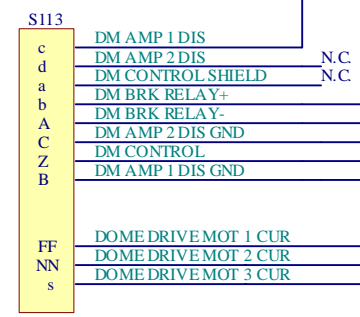

Schematic Reference	
710-098	DOME DRIVE POWER AMP WIRING
FY-93 SHEETE5	DETAILS AND PANEL F (Army Corps Blueprint)

S113 connect to SE_FIO-AB
in TCS1 Servo Configuration

S113 connect to SE_FIO-E
in TCS3 Servo Configuration

T3-3041-DOME_CONTROL-CONTROL_SYSTEM.SCHDOC
T3-3042-DOME_CONTROL-Feedback.SCHDOC

TCS RM. AMP RACK

DOME MEZZANINE

Title	T3-3043-DOME_CONTROL-AMPS_MOTORS.SCHDOC	
Size	Number	Revision
Tabloid		
Date:	4/25/2008	Sheet 1 of 4
File:	H:\Documents and Settings\... (T3-3043-DOME_CONTROL-AMPS_MOTORS.SCHDOC)	