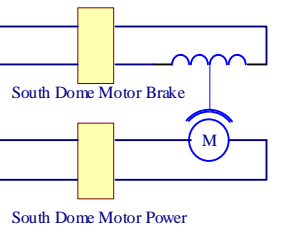

Schematic Reference	
710-098	DOME DRIVE POWER AMP WIRING
FY-93 SHEETE5	DETAILS AND PANEL F (Army Corps Blueprint)

S113 connect to SE_FIO-AB
in TCS1 Servo Configuration

S113 connect to SE_FIO-E
in TCS3 Servo Configuration