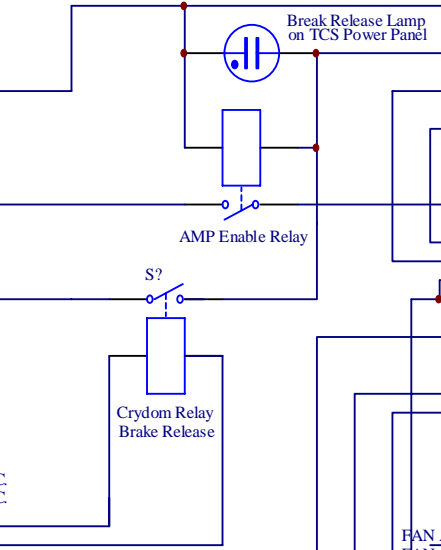

Schematic Reference	
710-098	DOME DRIVE POWER AMP WIRING
FY-93 SHEETE5	DETAILS AND PANEL F (Army Corps Blueprint)

S113 connect to SE_FIO-AB
in TCS1 Servo Configuration

S113 connect to SE_FIO-E
in TCS3 Servo Configuration

T3-3041-DOME_CONTROL-CONTROL_SYSTEM.SCHDOC
T3-3042-DOME_CONTROL-Feedback.SCHDOC

TCS RM. AMP RACK

DOME MEZZANINE

Title	T3-3043-DOME_CONTROL-AMPS_MOTORS.SCHDOC	
Size	Number	Revision
Tabloid		
Date:	4/25/2008	Sheet 1 of 4
File:	H:\Documents and Settings\... (T3-3043-DOME_CONTROL-AMPS_MOTORS.SCHDOC)	