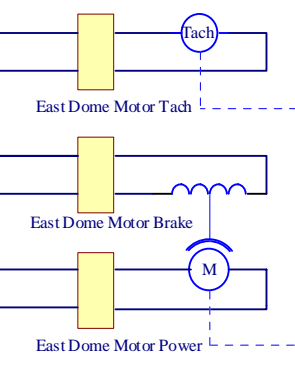

Schematic Reference	
710-098	DOME DRIVE POWER AMP WIRING
FY-93 SHEETE5	DETAILS AND PANEL F (Army Corps Blueprint)

S113 connect to SE_FIO-AB
in TCS1 Servo Configuration

S113 connect to SE_FIO-E
in TCS3 Servo Configuration

T3-3041-DOME_CONTROL-CONTROL_SYSTEM.SCHDOC
T3-3042-DOME_CONTROL-Feedback.SCHDOC

TCS RM. AMP RACK

DOME MEZZANINE

Title	T3-3043-DOME_CONTROL-AMPS_MOTORS.SCHDOC	
Size	Number	Revision
Tabloid		
Date:	4/25/2008	Sheet 1 of 4
File:	H:\Documents and Settings\... (T3-3043-DOME_CONTROL-AMPS_MOTORS.SCHDOC)	