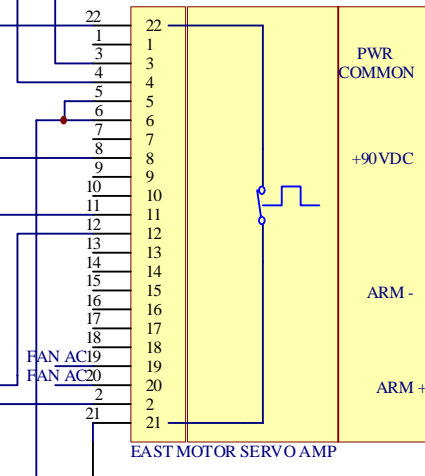

Schematic Reference	
710-098	DOME DRIVE POWER AMP WIRING
FY-93 SHEETE5	DETAILS AND PANEL F (Army Corps Blueprint)

S113 connect to SE_FIO-AB
in TCS1 Servo Configuration

S113 connect to SE_FIO-E
in TCS3 Servo Configuration

T3-3041-DOME_CONTROL-CONTROL_SYSTEM.SCHDOC
T3-3042-DOME_CONTROL-Feedback.SCHDOC

TCS RM. AMP RACK

DOME MEZZANINE

Title	T3-3043-DOME_CONTROL-AMPS_MOTORS.SCHDOC	
Size	Number	Revision
Tabloid		
Date:	4/25/2008	Sheet 1 of 4
File:	H:\Documents and Settings\... (T3-3043-DOME_CONTROL-AMPS_MOTORS.SCHDOC)	