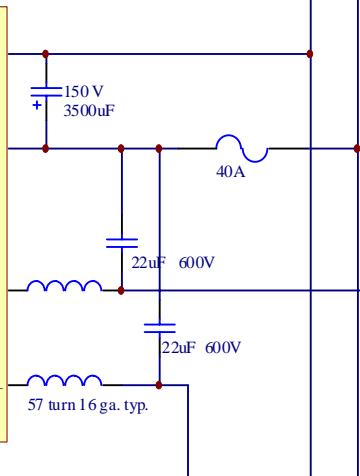

Schematic Reference	
710-098	DOME DRIVE POWER AMP WIRING
FY-93 SHEETE5	DETAILS AND PANEL F (Army Corps Blueprint)

S113 connect to SE_FIO-AB
in TCS1 Servo Configuration

S113 connect to SE_FIO-E
in TCS3 Servo Configuration

T3-3041-DOME_CONTROL-CONTROL_SYSTEM.SCHDOC
T3-3042-DOME_CONTROL-Feedback.SCHDOC

TCS RM. AMP RACK

DOME MEZZANINE

Title	T3-3043-DOME_CONTROL-AMPS_MOTORS.SCHDOC	
Size	Number	Revision
Tabloid		
Date:	4/25/2008	Sheet 1 of 4
File:	H:\Documents and Settings\... (T3-3043-DOME_CONTROL-AMPS_MOTORS.SCHDOC)	