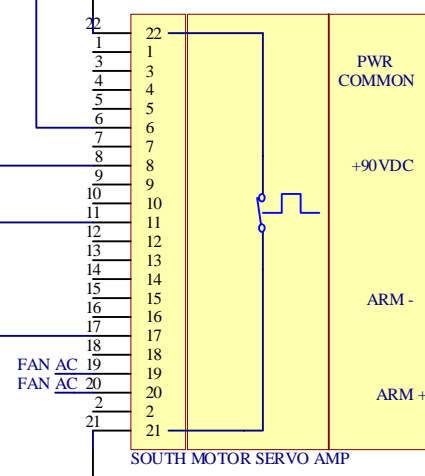

Schematic Reference	
710-098	DOME DRIVE POWER AMP WIRING
FY-93 SHEETE5	DETAILS AND PANEL F (Army Corps Blueprint)

S113 connect to SE_FIO-AB
in TCS1 Servo Configuration

S113 connect to SE_FIO-E
in TCS3 Servo Configuration

T3-3041-DOME_CONTROL-CONTROL_SYSTEM.SCHDOC
T3-3042-DOME_CONTROL-Feedback.SCHDOC

TCS RM. AMP RACK

DOME MEZZANINE

Title	T3-3043-DOME_CONTROL-AMPS_MOTORS.SCHDOC	
Size	Number	Revision
Tabloid		
Date:	4/25/2008	Sheet 1 of 4
File:	H:\Documents and Settings\... (T3-3043-DOME_CONTROL-AMPS_MOTORS.SCHDOC)	