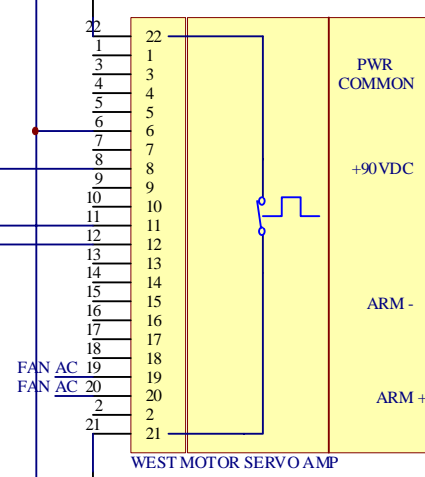

Schematic Reference	
710-098	DOME DRIVE POWER AMP WIRING
FY-93 SHEETE5	DETAILS AND PANEL F (Army Corps Blueprint)

S113 connect to SE_FIO-AB
in TCS1 Servo Configuration

S113 connect to SE_FIO-E
in TCS3 Servo Configuration

T3-3041-DOME_CONTROL-CONTROL_SYSTEM.SCHDOC
T3-3042-DOME_CONTROL-Feedback.SCHDOC

TCS RM. AMP RACK

DOME MEZZANINE

Title	T3-3043-DOME_CONTROL-AMPS_MOTORS.SCHDOC	
Size	Number	Revision
Tabloid		
Date:	4/25/2008	Sheet 1 of 4
File:	H:\Documents and Settings\... (T3-3043-DOME_CONTROL-AMPS_MOTORS.SCHDOC)	