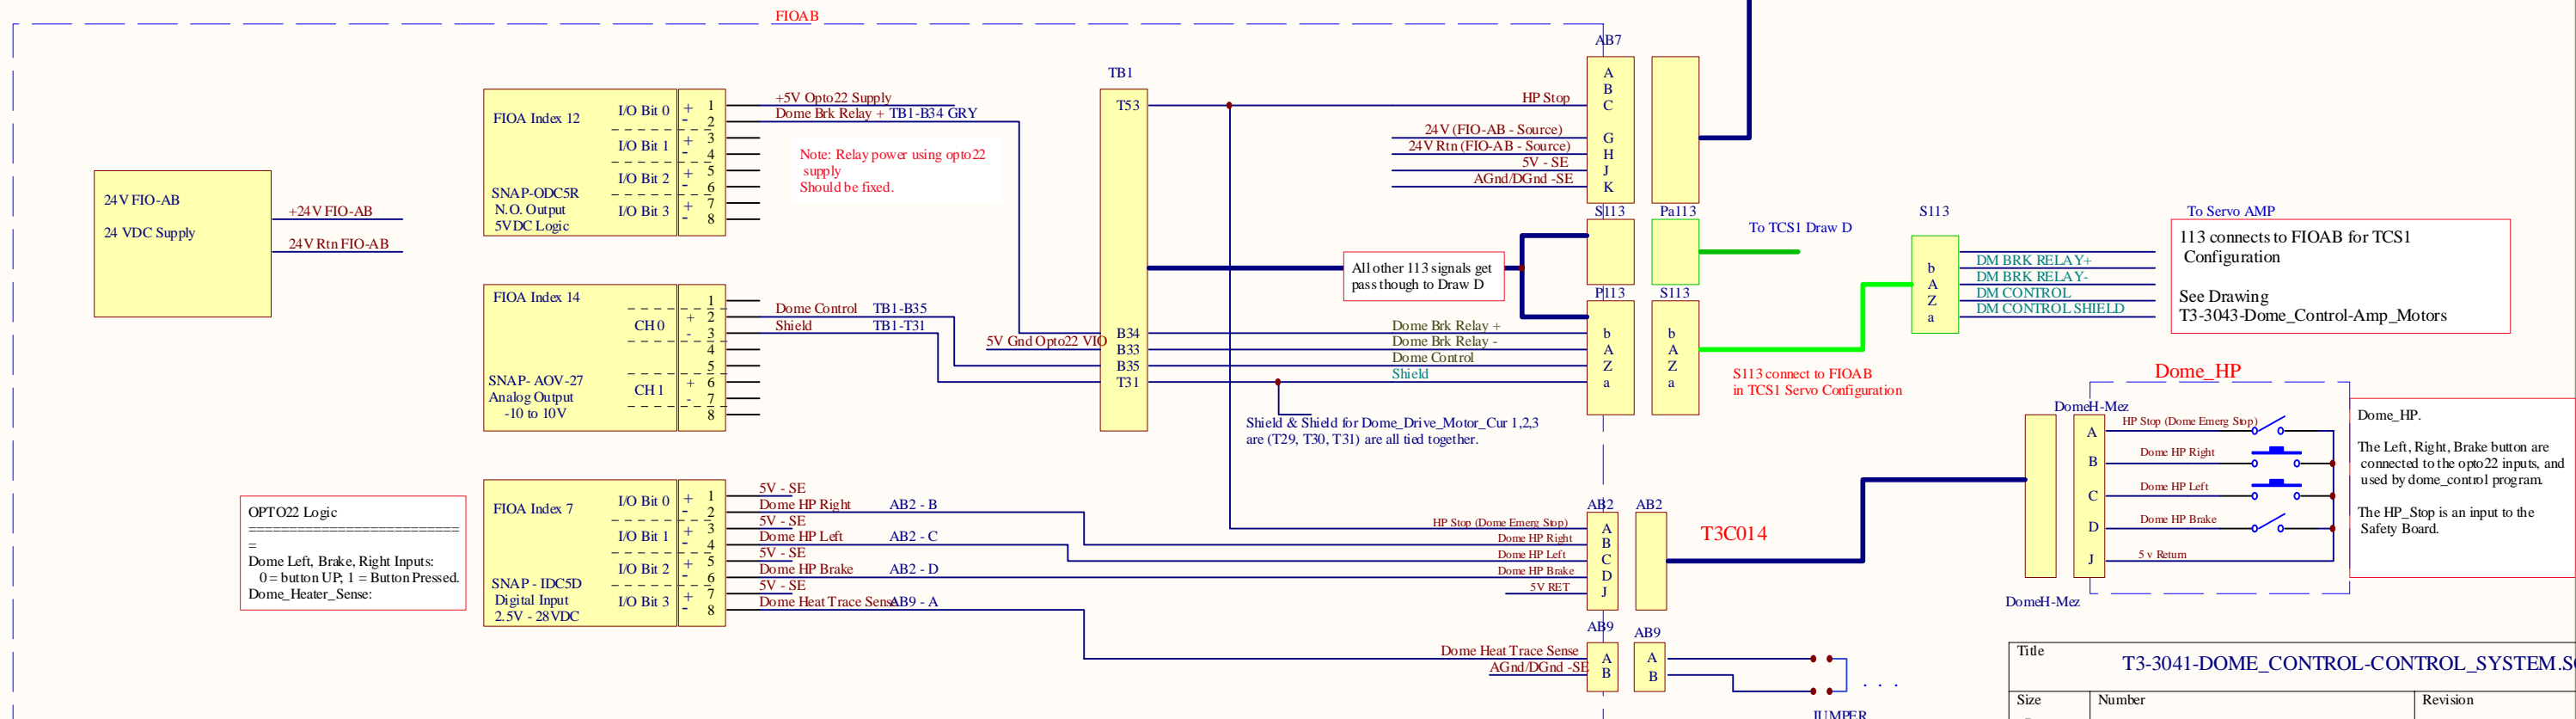

Schematic Reference	
FIOAB	T3-2010-FIOAB
SE_FIOE	T3-2060-SE_FIOE
TO_Panel	T3-2031-TO_Panel
Dome_HP	T3-2020-DOME_HP

Schematic Reference	
T3C004	
T3C005	T3-2031-TO_Panel
T3C014	T3-2020-DOME_HP

Schematic Reference	
FY-93 SHEET E5	DETAILS AND PANEL F (Army Corps Blueprint)

Title		
T3-3041-DOME_CONTROL-CONTROL_SYSTEM.SCHDOC		
Size	Number	Revision
B		
Date:	4/25/2008	Sheet of
File:	H:\Documents and Settings\... (T3-3041-DOME_CONTROL-CONTROL_SYSTEM.SCHDOC)	