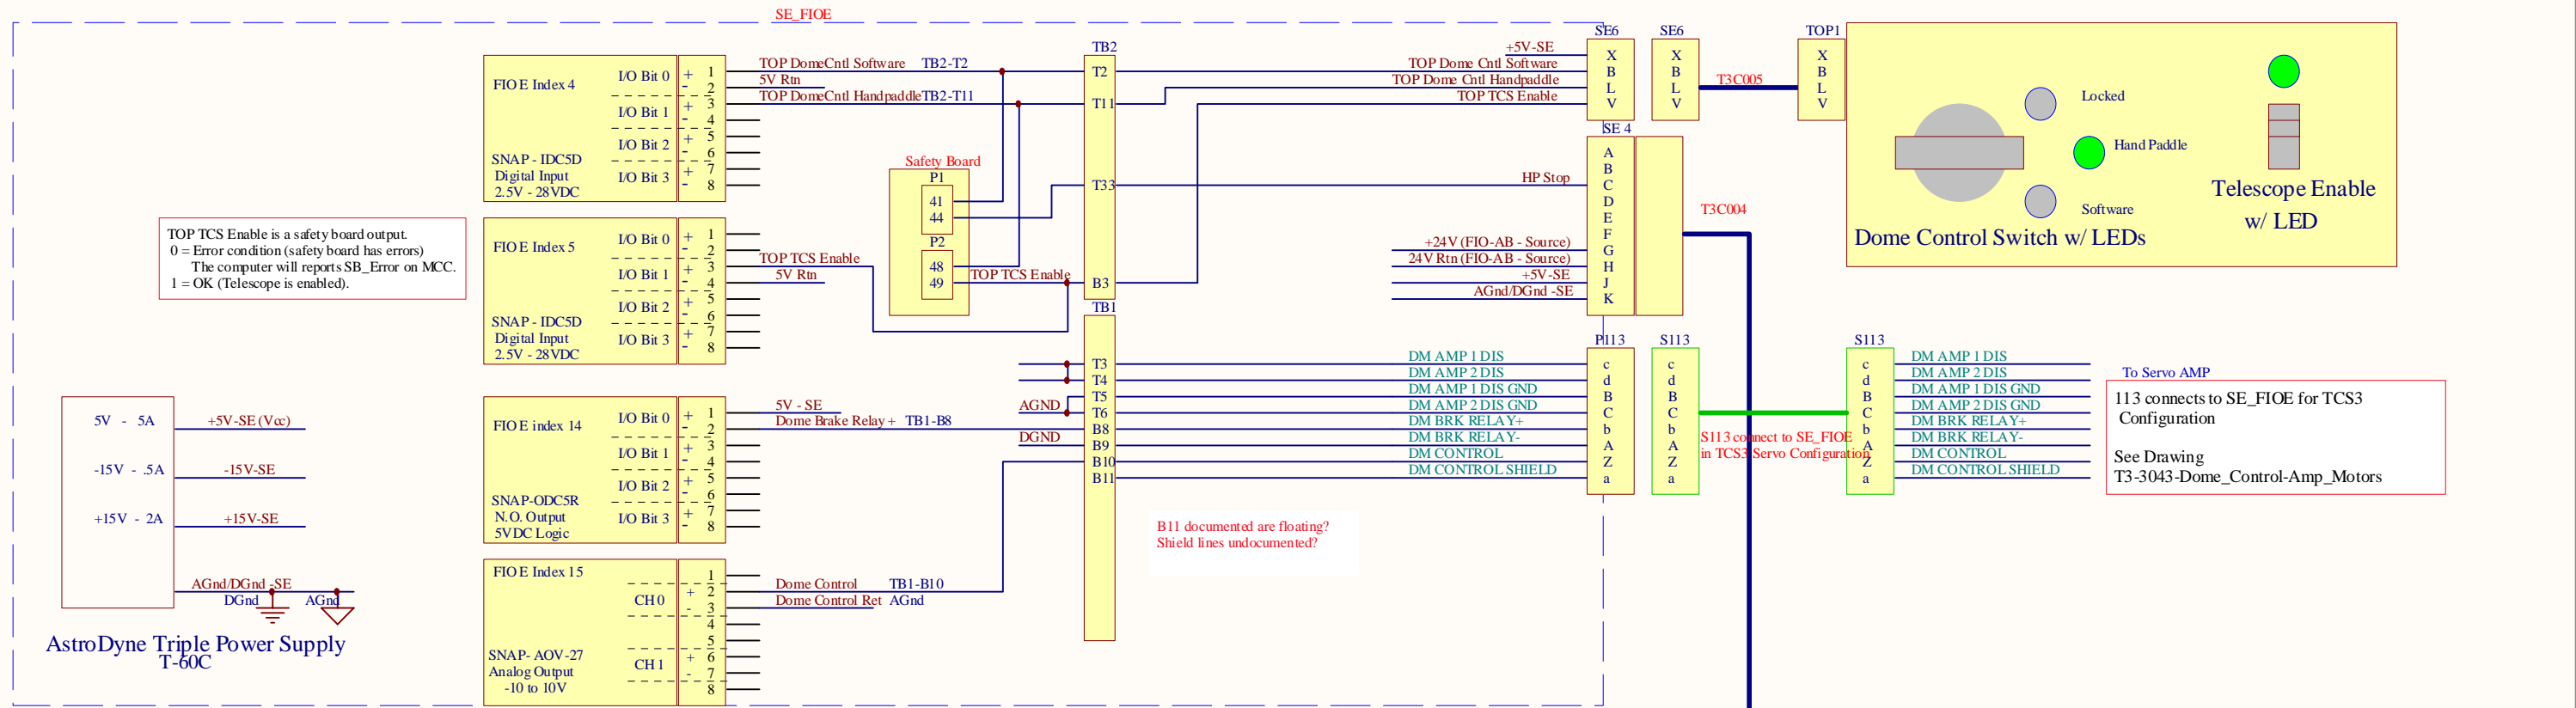

Schematic Reference	
FIOAB	T3-2010-FIOAB
SE_FIOE	T3-2060-SE_FIOE
TO_Panel	T3-2031-TO_Panel
Dome_HP	T3-2020-DOME_HP

Schematic Reference	
T3C004	
T3C005	T3-2031-TO_Panel
T3C014	T3-2020-DOME_HP

Schematic Reference	
FY-93 SHEET E5	DETAILS AND PANEL F (Army Corps Blueprint)

Title		
T3-3041-DOME_CONTROL-CONTROL_SYSTEM.SCHDOC		
Size	Number	Revision
B		
Date:	4/25/2008	Sheet of
File:	H:\Documents and Settings\... (T3-3041-DOME_CONTROL-CONTROL_SYSTEM.SCHDOC)	