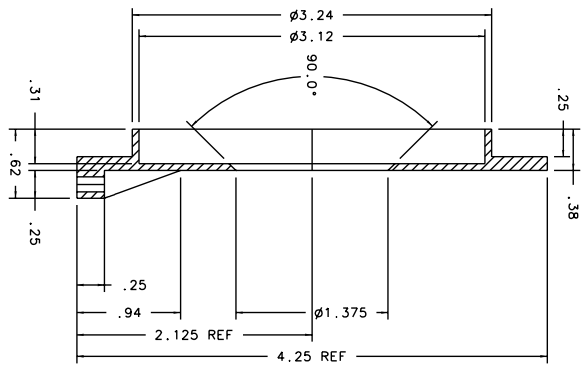

BILL OF MATERIAL		MATERIAL
ITEM Q'TY	DRW. NO.	DESCRIPTION
1	AK-305	BAFFLE NOS
		ALUM 6061-T6

WEIGHT : 0.15 LBS  
 ANODIZE : BLACK  
 SURF AREA : 35.50 IN<sup>2</sup>

TOP

ISO: SCALE 1:2

FRONT

BACK

TOLERANCES		DRAWING NUMBER		INSTITUTE FOR ASTRONOMY	
FEAT	SYMBOL	FEAT	SYMBOL	FEAT	SYMBOL
NEXT ASSY	X, X ±0.02	DATE:	12/11/01	NAME:	BAFFLE NOS
AK-300	X, XX ±0.005	DESIGN:	VERB S	INSTRUMENT:	TELESCOPE: NASA 18FT
	X, XXX ±0.001	JOS #:	948	SIZE:	B
	±0.5°	MFG:		REVISION DATE:	REV. DATE
				SCALE:	1:1
				SHEET NO.:	1 OF 1