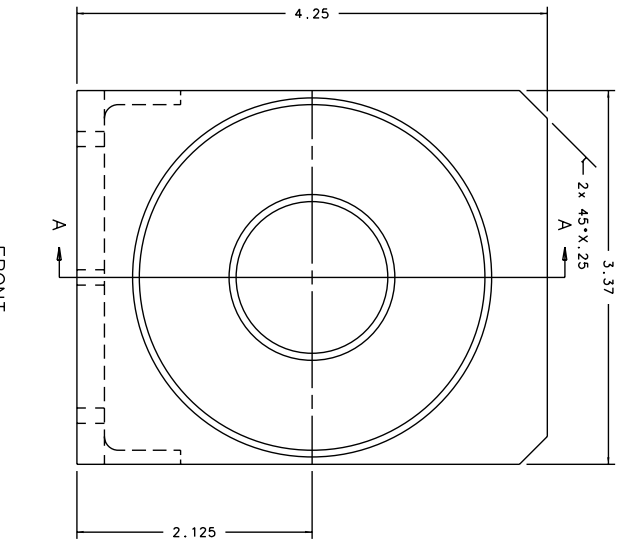

BILL OF MATERIAL		MATERIAL
ITEM Q'TY	DRW. NO.	DESCRIPTION
1	AK-305	BAFFLE NOS
		ALUM 6061-T6

WEIGHT : 0.15 LBS  
 ANODIZE : BLACK  
 SURF AREA : 35.50 IN<sup>2</sup>

TOP

ISO: SCALE 1:2

FRONT

BACK

TOLERANCES		DRAWING NUMBER		INSTITUTE FOR ASTRONOMY	
FEAT	SYMBOL	FEAT	SYMBOL	FEAT	SYMBOL
NEXT ASSY	X, X ±0.02	DATE:	12/11/01	NAME:	BAFFLE NOS
AK-300	X, XX ±0.005	DESIGN:	VERB S	INSTRUMENT:	TELESCOPE: NASA 18FT
	X, XXX ±0.001	JOS #:	948	SIZE:	B
	±0.5°	MFG:		REVISION DATE:	REV. DATE
				SCALE:	1:1
				SHEET NO.:	1 OF 1