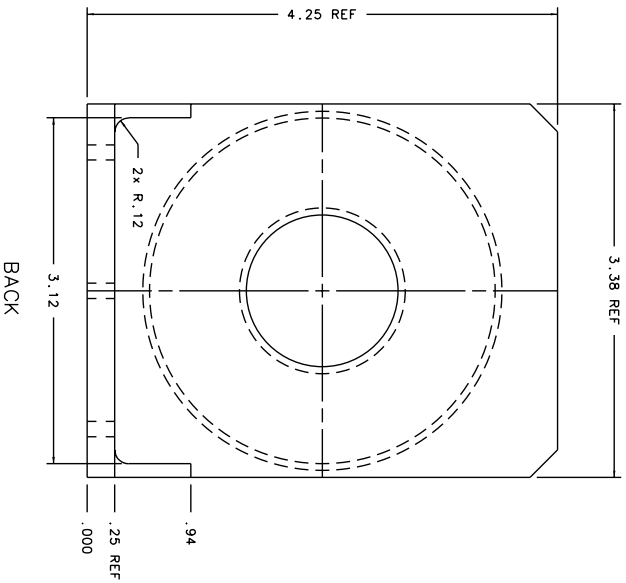

BILL OF MATERIAL		MATERIAL
ITEM Q'TY	DRW. NO.	DESCRIPTION
1	AK-305	BAFFLE NOS
		ALUM 6061-T6

WEIGHT : 0.15 LBS  
 ANODIZE : BLACK  
 SURF AREA : 35.50 IN<sup>2</sup>

TOP

ISO: SCALE 1:2

FRONT

BACK

TOLERANCES		DRAWING NUMBER		INSTITUTE FOR ASTRONOMY	
FEAT	SYMBOL	FEAT	SYMBOL	FEAT	SYMBOL
NEXT ASSY	X, X ±0.02	DATE:	12/11/01	NAME:	BAFFLE NOS
AK-300	X, XX ±0.005	DESIGN:	VERB S	INSTRUMENT:	TELESCOPE: NASA 18FT
	X, XXX ±0.001	JOS #:	948	SIZE:	B
	±0.5°	MFG:		REVISION DATE:	REV. DATE
				SCALE:	1:1
				SHEET NO.:	1 OF 1