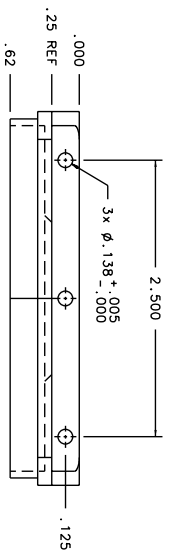

BILL OF MATERIAL		MATERIAL
ITEM Q'TY	DRW. NO.	DESCRIPTION
1	AK-305	BAFFLE NOS
		ALUM 6061-T6

WEIGHT : 0.15 LBS  
 ANODIZE : BLACK  
 SURF AREA : 35.50 IN<sup>2</sup>

TOP

ISO: SCALE 1:2

FRONT

BACK

TOLERANCES		DRAWING NUMBER		INSTITUTE FOR ASTRONOMY	
FEAT	SYMBOL	FEAT	SYMBOL	FEAT	SYMBOL
NEXT ASSY	X, X ±0.02	DATE:	12/11/01	NAME:	BAFFLE NOS
AK-300	X, XX ±0.005	DESIGN:	VERB S	INSTRUMENT:	TELESCOPE: NASA 18FT
	X, XXX ±0.001	JOS #:	948	SIZE:	B
	±0.5°	MFG:		REVISION DATE:	REV. DATE
				SCALE:	1:1
				SHEET NO.:	1 OF 1