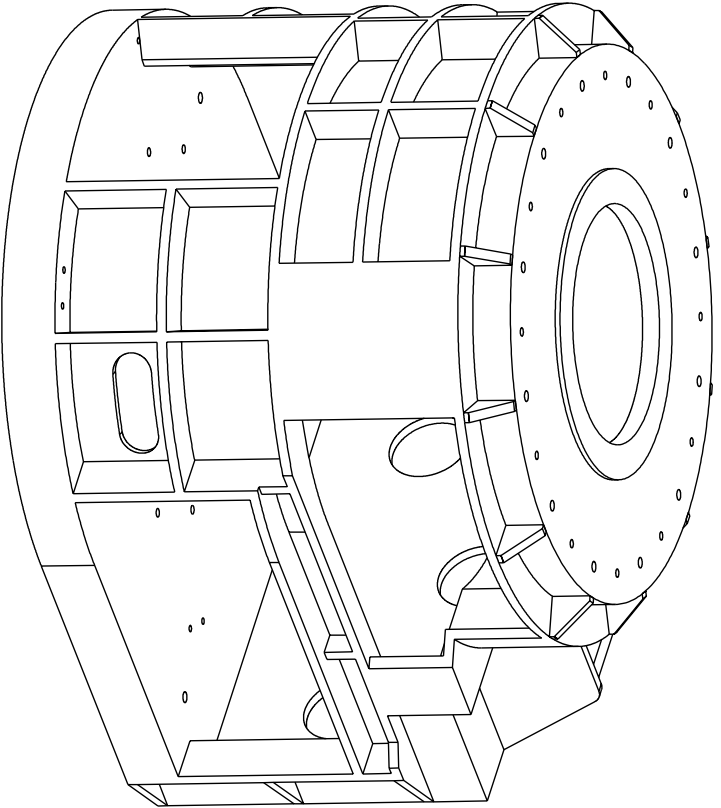

ITEM Q'TY	DRW. NO.	DESCRIPTION	MATERIAL

VIEW8 : SCALE 3/16

VIEW9 : SCALE 3/16

TOLERANCES		DRAWING NUMBER		INSTITUTE FOR ASTRONOMY	
		ADK-301-9		UNIVERSITY OF HAWAII	
NEXT ASSY	X, X ±0.02	DATE: 08/21/01	NAME: AO-SPOD TEA VERSION	REV. NO. OF DRAWING: 11	DATE: 10/24/01
N/A	X, XX ±0.005	DESIGN: VERN S	TELESCOPE: TELESCOPE		
	X, XXX ±0.001	JOS #: JOS.MO	SIZE: B	REVISION DATE: 10/24/01	
	±0.5°	MFG:	SCALE: 1:4	SHEET NO. 9 OF 10	