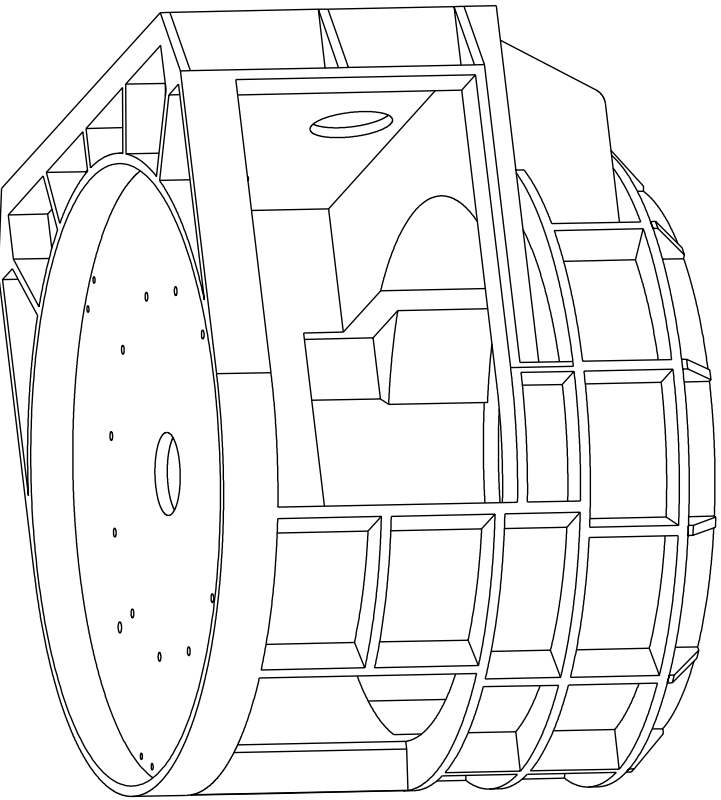

ITEM Q'TY	DRW. NO.	DESCRIPTION	MATERIAL

VIEW8 : SCALE 3/16

VIEW9 : SCALE 3/16

TOLERANCES		DRAWING NUMBER		INSTITUTE FOR ASTRONOMY	
		ADK-301-9		UNIVERSITY OF HAWAII	
NEXT ASSY	X, X ±0.02	DATE: 08/21/01	NAME: AO-SPOD TEA VERSION	REV. NO. OF DRAWING: 11	DATE: 10/24/01
N/A	X, XX ±0.005	DESIGN: VERN S	TELESCOPE: TELESCOPE		
	X, XXX ±0.001	JOS #: JOS.MO	SIZE: B	REVISION DATE: 10/24/01	
	±0.5°	MFG:	SCALE: 1:4	SHEET NO. 9 OF 10	