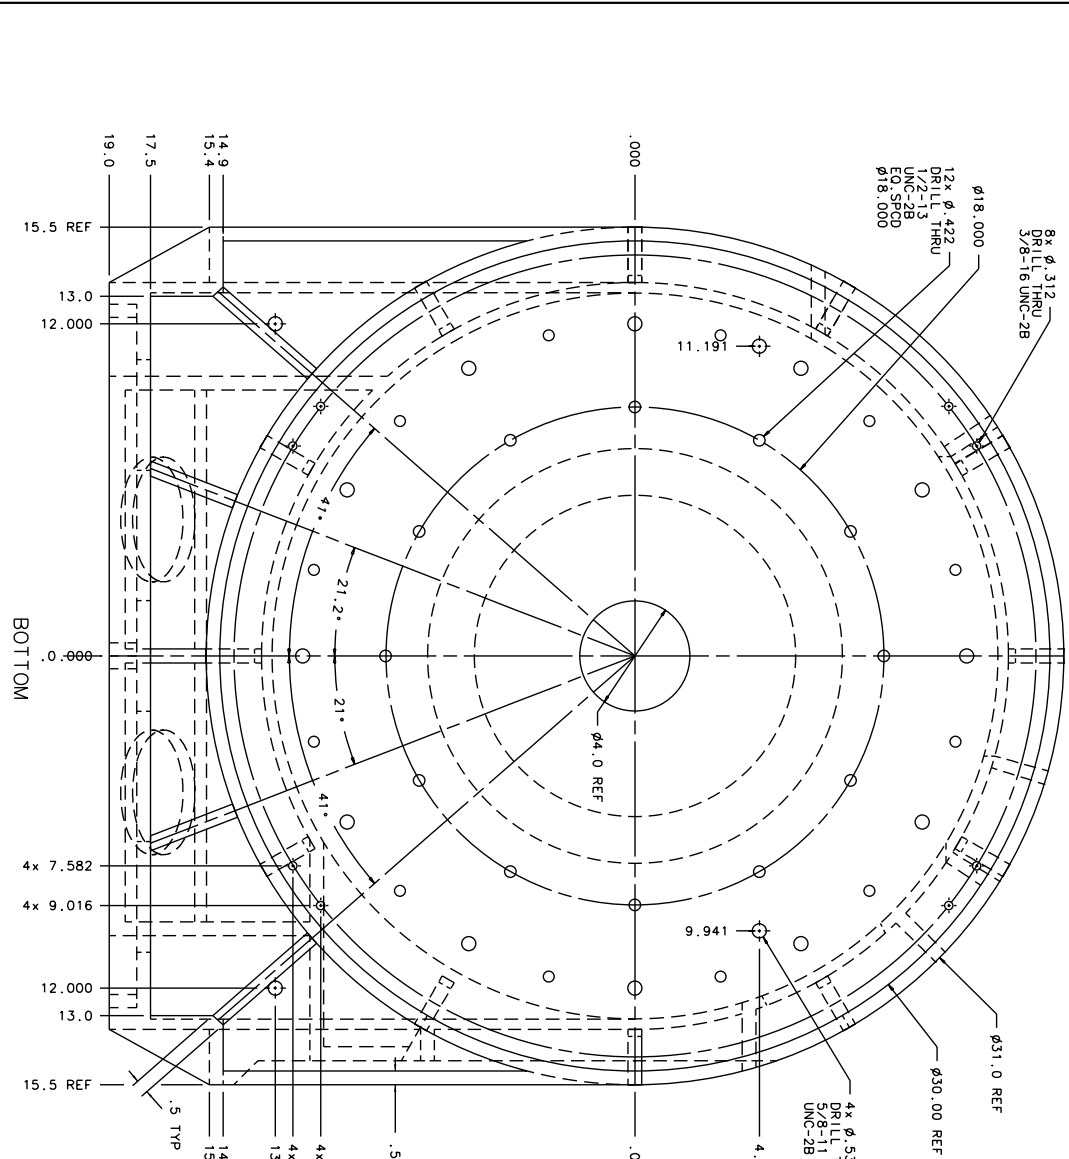

MANUFACTURING NOTES : SHEET 10

ITEM Q'TY	DRW. NO.	DESCRIPTION	MATERIAL

TOLERANCES		DRAWING NUMBER		INSTITUTE FOR ASTRONOMY	
NEXT ASSY	X .X ±0.02	DATE: 08/21/01	ADK-301-5	NAME: AO-SPOD TEA VERSION	DATE: 10/24/01
N/A	X .XX ±0.005	DESIGN: VERN 5		TELESCOPE: TELESCOPE	
	X .XXX ±0.001	JOS #: JOS.MO		SIZE: B	REVISION DATE: 10/24/01
	±0.5°	MFG:		SCALE: 1:4	SHEET NO. 5 OF 10