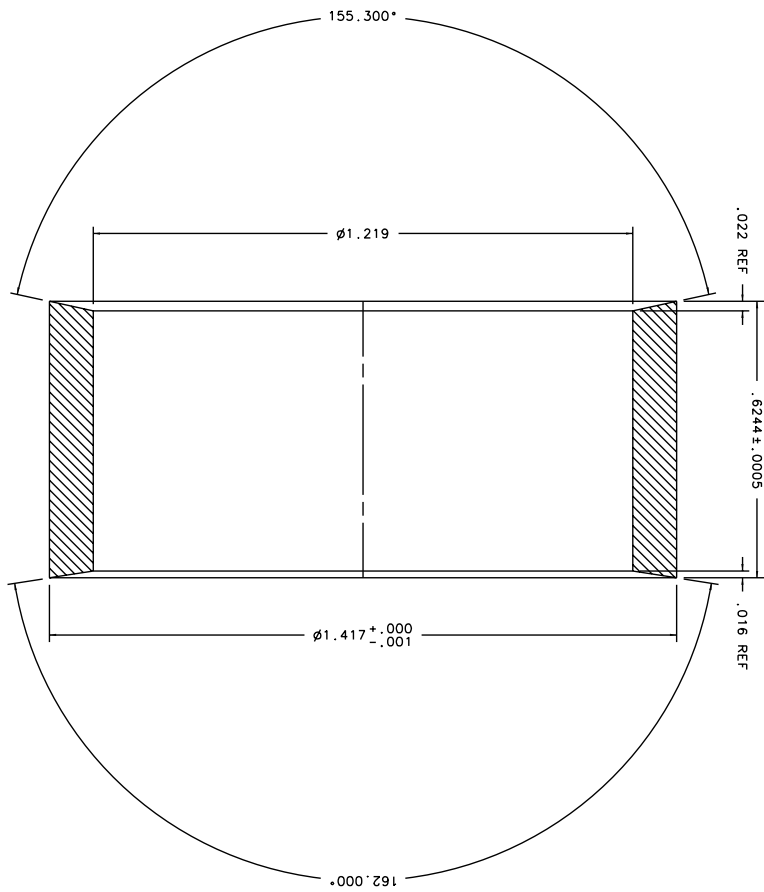

WEIGHT : 0.02 LBS
 ANODIZE : BLACK
 SURF AREA : 5.86 IN²

BILL OF MATERIAL		MATERIAL
ITEM Q'TY	DRW. NO.	DESCRIPTION

TOLERANCES		DRAWING NUMBER		INSTITUTE FOR ASTRONOMY	
FEEL	10.5"	ADK-275	ADK-275	1800	1800
NET ASSY	X.X ± 0.02	DATE: 01/29/02	NAME: LEBE SPRAGER	1800	1800
ADK-270	X.XX ± 0.005	INSTRUMENT: N/A	TELESCOPE: N/A	1800	1800
	X.XXX ± 0.001	DESIGN: VERN S	SIZE: B	1800	1800
		JOS #: 948	REVISION DATE: REV. DATE	1800	1800
		MFG:	SCALE: 4:1	SHEET NO. 1 OF 1	