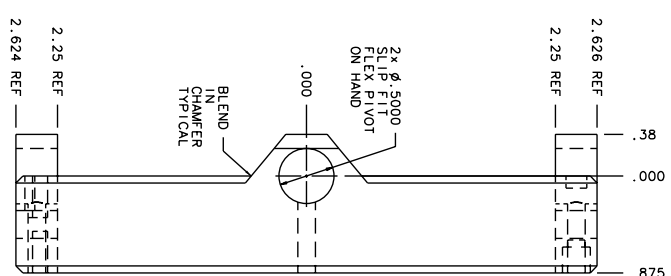

ITEM Q'TY	DRW. NO.	DESCRIPTION	MATERIAL
1	ADK-110	OUTER GIMBAL FRAME	TIT 6AL-4V

WEIGHT : 1.20 LBS

TOP : SCALE 1 : 1

FRONT : SCALE 1 : 2

RIGHT : SCALE 1 : 2

TOLERANCES		DRAWING NUMBER		INSTITUTE FOR ASTRONOMY	
X .X X ±0.02	DATE: 12/24/01	ADK-110-1	NAME: OUTER GIMBAL FRAME	REV. 0	REV. DATE
X .XX ±0.005	DESIGN: VERN S	ADK-110-1	TELESCOPE: NASA HBT	1	
X .XXX ±0.001	JOS #: 948	ADK-110-1	SCALE: INTD	1 OF 4	
±0.5°	MFG:	ADK-110-1	SHEET NO.		

TOLERANCES		DRAWING NUMBER		INSTITUTE FOR ASTRONOMY	
X .X X ±0.02	DATE: 12/24/01	ADK-110-1	NAME: OUTER GIMBAL FRAME	REV. 0	REV. DATE
X .XX ±0.005	DESIGN: VERN S	ADK-110-1	TELESCOPE: NASA HBT	1	
X .XXX ±0.001	JOS #: 948	ADK-110-1	SCALE: INTD	1 OF 4	
±0.5°	MFG:	ADK-110-1	SHEET NO.		