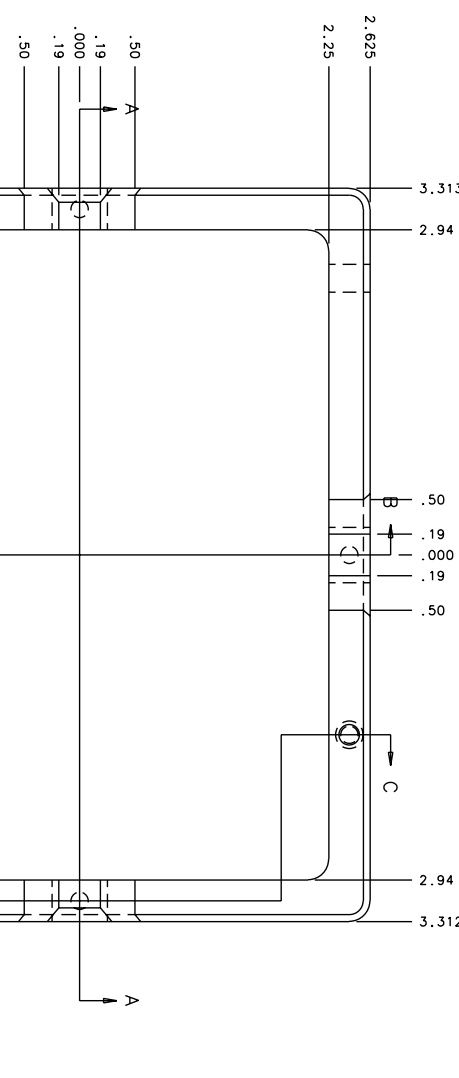

ITEM Q'TY	DRW. NO.	DESCRIPTION	MATERIAL
1	ADK-110	OUTER GIMBAL FRAME	TIT 6AL-4V

WEIGHT : 1.20 LBS

TOP : SCALE 1 : 1

FRONT : SCALE 1 : 2

RIGHT : SCALE 1 : 2

TOLERANCES		DRAWING NUMBER		INSTITUTE FOR ASTRONOMY	
X .X X ±0.02	DATE: 12/24/01	ADK-110-1	NAME: OUTER GIMBAL FRAME	REV. 0	REV. DATE
X .XX ±0.005	DESIGN: VERN S	ADK-110-1	TELESCOPE: NASA HBT	1	
X .XXX ±0.001	JOS #: 948	ADK-110-1	SCALE: INTD	1 OF 4	
±0.5°	MFG:	ADK-110-1	SHEET NO.		

TOLERANCES		DRAWING NUMBER		INSTITUTE FOR ASTRONOMY	
X .X X ±0.02	DATE: 12/24/01	ADK-110-1	NAME: OUTER GIMBAL FRAME	REV. 0	REV. DATE
X .XX ±0.005	DESIGN: VERN S	ADK-110-1	TELESCOPE: NASA HBT	1	
X .XXX ±0.001	JOS #: 948	ADK-110-1	SCALE: INTD	1 OF 4	
±0.5°	MFG:	ADK-110-1	SHEET NO.		