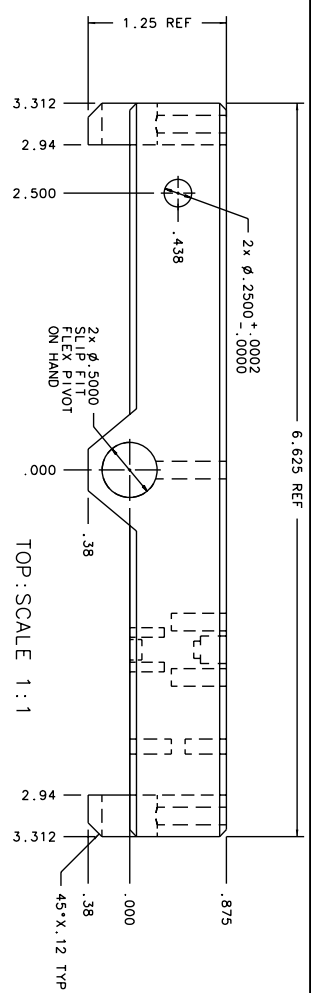

ITEM Q'TY	DRW. NO.	DESCRIPTION	MATERIAL
1	ADK-110	OUTER GIMBAL FRAME	TIT 6AL-4V

WEIGHT : 1.20 LBS

TOP : SCALE 1 : 1

FRONT : SCALE 1 : 2

RIGHT : SCALE 1 : 2

TOLERANCES		DRAWING NUMBER		INSTITUTE FOR ASTRONOMY	
X .X X ±0.02	DATE: 12/24/01	ADK-110-1	NAME: OUTER GIMBAL FRAME	REV. 0	REV. DATE
X .XX ±0.005	DESIGN: VERN S	ADK-110-1	TELESCOPE: NASA HBT	1	
X .XXX ±0.001	JOS #: 948	ADK-110-1	SCALE: INTD	1 OF 4	
±0.5°	MFG:	ADK-110-1	SHEET NO.		

TOLERANCES		DRAWING NUMBER		INSTITUTE FOR ASTRONOMY	
X .X X ±0.02	DATE: 12/24/01	ADK-110-1	NAME: OUTER GIMBAL FRAME	REV. 0	REV. DATE
X .XX ±0.005	DESIGN: VERN S	ADK-110-1	TELESCOPE: NASA HBT	1	
X .XXX ±0.001	JOS #: 948	ADK-110-1	SCALE: INTD	1 OF 4	
±0.5°	MFG:	ADK-110-1	SHEET NO.		