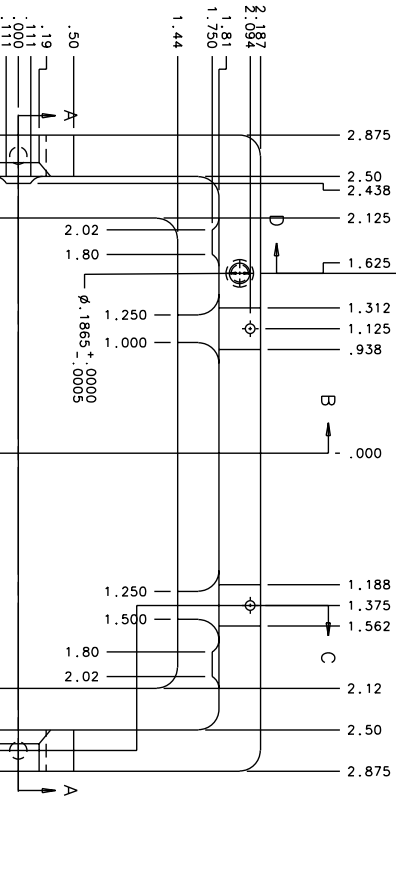

BILL OF MATERIAL			MATERIAL
ITEM QTY	DRW. NO.	DESCRIPTION	TIT GAL-AY
1	AK-106	INNER GIMBAL FRAME	

WEIGHT: 1.13

TOP: SCALE 1:1

FRONT: SCALE 1:1

RIGHT: SCALE 1:1

TOLERANCES		DRAWING NUMBER		INSTITUTE FOR ASTRONOMY	
FEAT. DIM.	FEAT. DIM.	AK-106-1	AK-106-1	UNIVERSITY OF CALIFORNIA	UNIVERSITY OF CALIFORNIA
X.X ±0.02	DATE: 12/26/01	NAME: INNER GIMBAL FRAME	NAME: INNER GIMBAL FRAME	UNIVERSITY OF CALIFORNIA	UNIVERSITY OF CALIFORNIA
X.XX ±0.005	DESIGN: VERN S	TELESCOPE: NASA IPT	TELESCOPE: NASA IPT	UNIVERSITY OF CALIFORNIA	UNIVERSITY OF CALIFORNIA
X.XXX ±0.001	JOS #: 948	SIZE: B	REVISION DATE: REV. DATE	UNIVERSITY OF CALIFORNIA	UNIVERSITY OF CALIFORNIA
±0.5°	MFG:	SCALE: INTD	SHEET NO. 1 OF 4	UNIVERSITY OF CALIFORNIA	UNIVERSITY OF CALIFORNIA