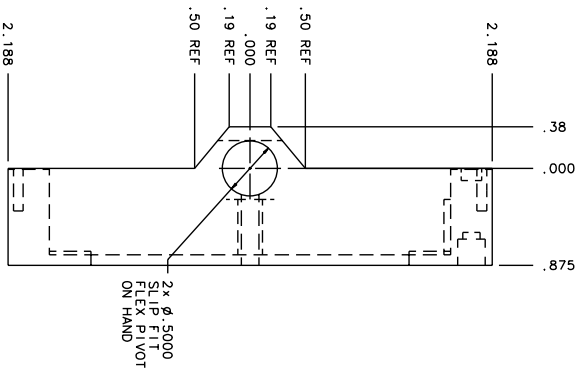

BILL OF MATERIAL			MATERIAL
ITEM QTY	DRW. NO.	DESCRIPTION	TIT GAL-AY
1	AK-106	INNER GIMBAL FRAME	

WEIGHT: 1.13

TOP: SCALE 1:1

FRONT: SCALE 1:1

RIGHT: SCALE 1:1

TOLERANCES		DRAWING NUMBER		INSTITUTE FOR ASTRONOMY	
FEAT. DIM.	FEAT. DIM.	AK-106-1	AK-106-1	UNIVERSITY OF CALIFORNIA	UNIVERSITY OF CALIFORNIA
X.X ±0.02	DATE: 12/26/01	NAME: INNER GIMBAL FRAME	NAME: INNER GIMBAL FRAME	UNIVERSITY OF CALIFORNIA	UNIVERSITY OF CALIFORNIA
X.XX ±0.005	DESIGN: VERN S	TELESCOPE: NASA IPT	TELESCOPE: NASA IPT	UNIVERSITY OF CALIFORNIA	UNIVERSITY OF CALIFORNIA
X.XXX ±0.001	JOS #: 948	SIZE: B	REVISION DATE: REV. DATE	UNIVERSITY OF CALIFORNIA	UNIVERSITY OF CALIFORNIA
±0.5°	MFG:	SCALE: INTD	SHEET NO. 1 OF 4	UNIVERSITY OF CALIFORNIA	UNIVERSITY OF CALIFORNIA