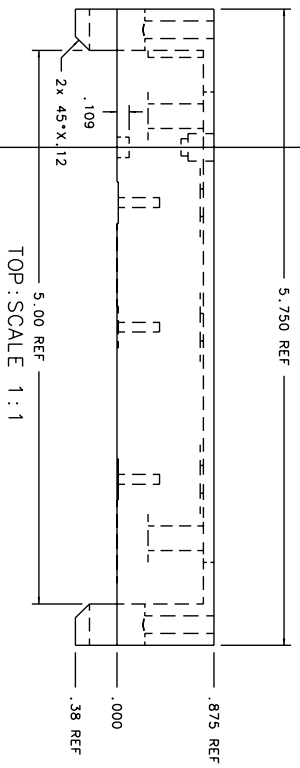

BILL OF MATERIAL			MATERIAL
ITEM QTY	DRW. NO.	DESCRIPTION	TIT GAL-AY
1	AK-106	INNER GIMBAL FRAME	

WEIGHT: 1.13

TOP: SCALE 1:1

FRONT: SCALE 1:1

RIGHT: SCALE 1:1

TOLERANCES		DRAWING NUMBER		INSTITUTE FOR ASTRONOMY	
FEAT. DIM.	FEAT. DIM.	AK-106-1	AK-106-1	UNIVERSITY OF CALIFORNIA	UNIVERSITY OF CALIFORNIA
X.X ±0.02	DATE: 12/26/01	NAME: INNER GIMBAL FRAME	NAME: INNER GIMBAL FRAME	UNIVERSITY OF CALIFORNIA	UNIVERSITY OF CALIFORNIA
X.XX ±0.005	DESIGN: VERN S	TELESCOPE: NASA IPT	TELESCOPE: NASA IPT	UNIVERSITY OF CALIFORNIA	UNIVERSITY OF CALIFORNIA
X.XXX ±0.001	JOS #: 948	SIZE: B	REVISION DATE: REV. DATE	UNIVERSITY OF CALIFORNIA	UNIVERSITY OF CALIFORNIA
±0.5°	MFG:	SCALE: INTD	SHEET NO. 1 OF 4	UNIVERSITY OF CALIFORNIA	UNIVERSITY OF CALIFORNIA