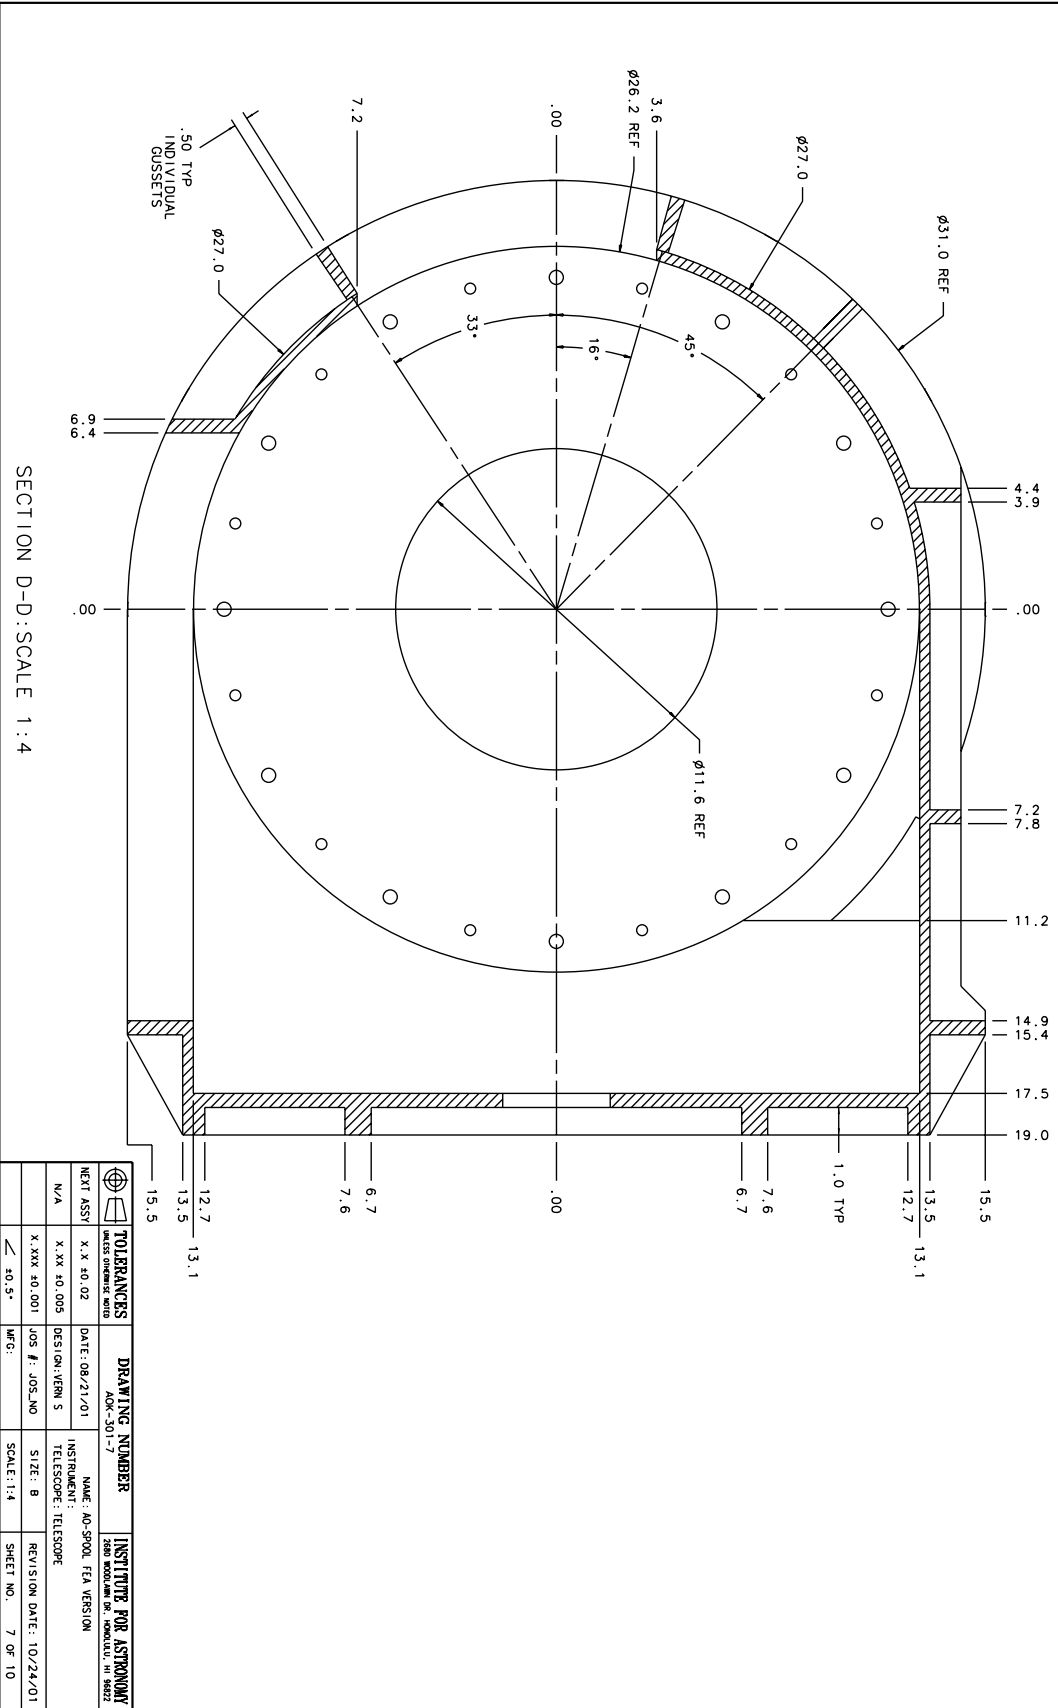

MANUFACTURING NOTES : SHEET 10

ITEM Q'TY	DRW. NO.	DESCRIPTION	MATERIAL

SECTION D-D: SCALE 1:4

TOLERANCES		DRAWING NUMBER		INSTITUTE FOR ASTRONOMY	
NEXT ASSY	X.X ±0.02	DATE: 08/21/01	ADK-301-7	NAME: AO-SPOD TEA VERSION	1000 EAST AVENUE, SUITE 1100, PASADENA, CA 91106
N/A	X.XX ±0.005	DESIGN: VERN S		INSTRUMENT: TELESCOPE	
	X.XXX ±0.001	JOS #: JOS.MO		SIZE: B	REVISION DATE: 10/24/01
	±0.5°	MFG:		SCALE: 1:4	SHEET NO. 7 OF 10