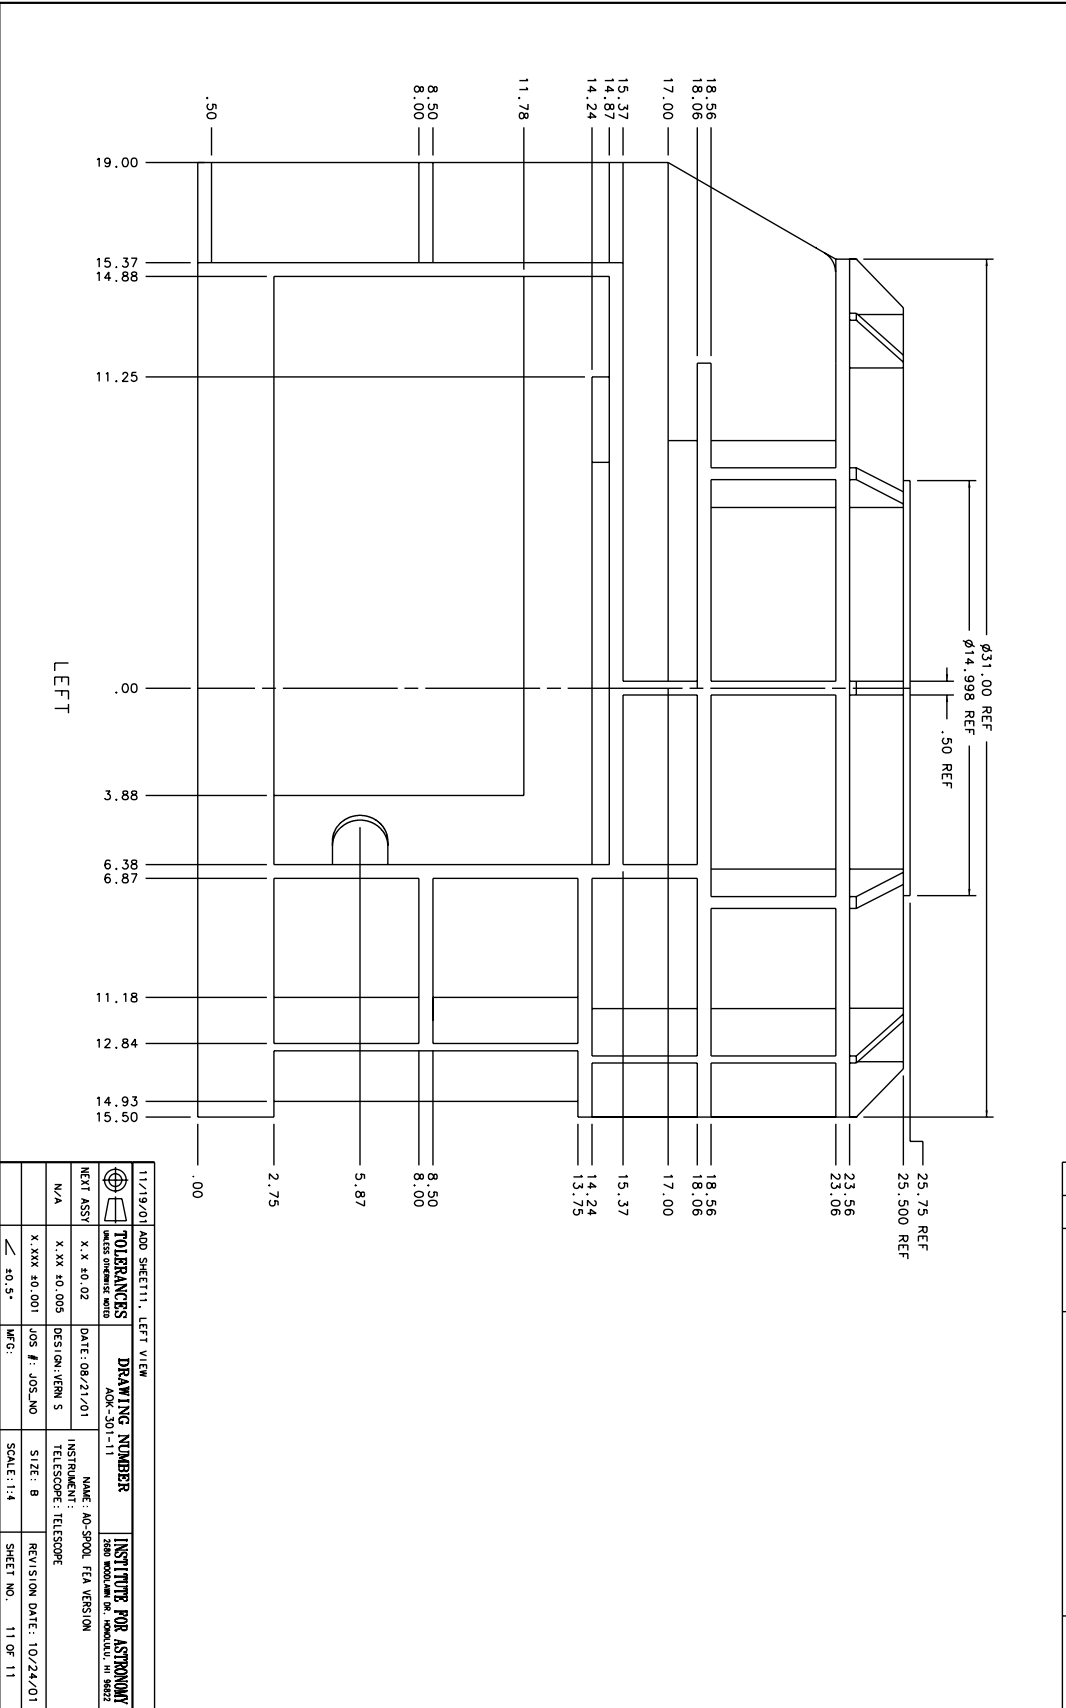

MANUFACTURING NOTES : SHEET 10

ITEM Q'TY	DRW. NO.	DESCRIPTION	MATERIAL

11/19/01	ADD SHEET 11, LEFT VIEW								
	<b>TOLERANCES</b>	<b>DRAWING NUMBER</b>	<b>INSTITUTE FOR ASTRONOMY</b>						
NEET ASSY	X, X ±0.02	ADK-301-11	1400 BROADWAY						
N/A	X, XX ±0.005	DATE: 08/21/01	NAME: AO-SPOD TEA VERSION						
	X, XXX ±0.001	DESIGN: VERN 5	TELESCOPE: TELESCOPE						
	∠ ±0.5°	JOS #: JOS.MO	SIZE: B						
		MFG:	SCALE: 1:4						
			REVISION DATE: 10/24/01						
			SHEET NO. 11 OF 11						