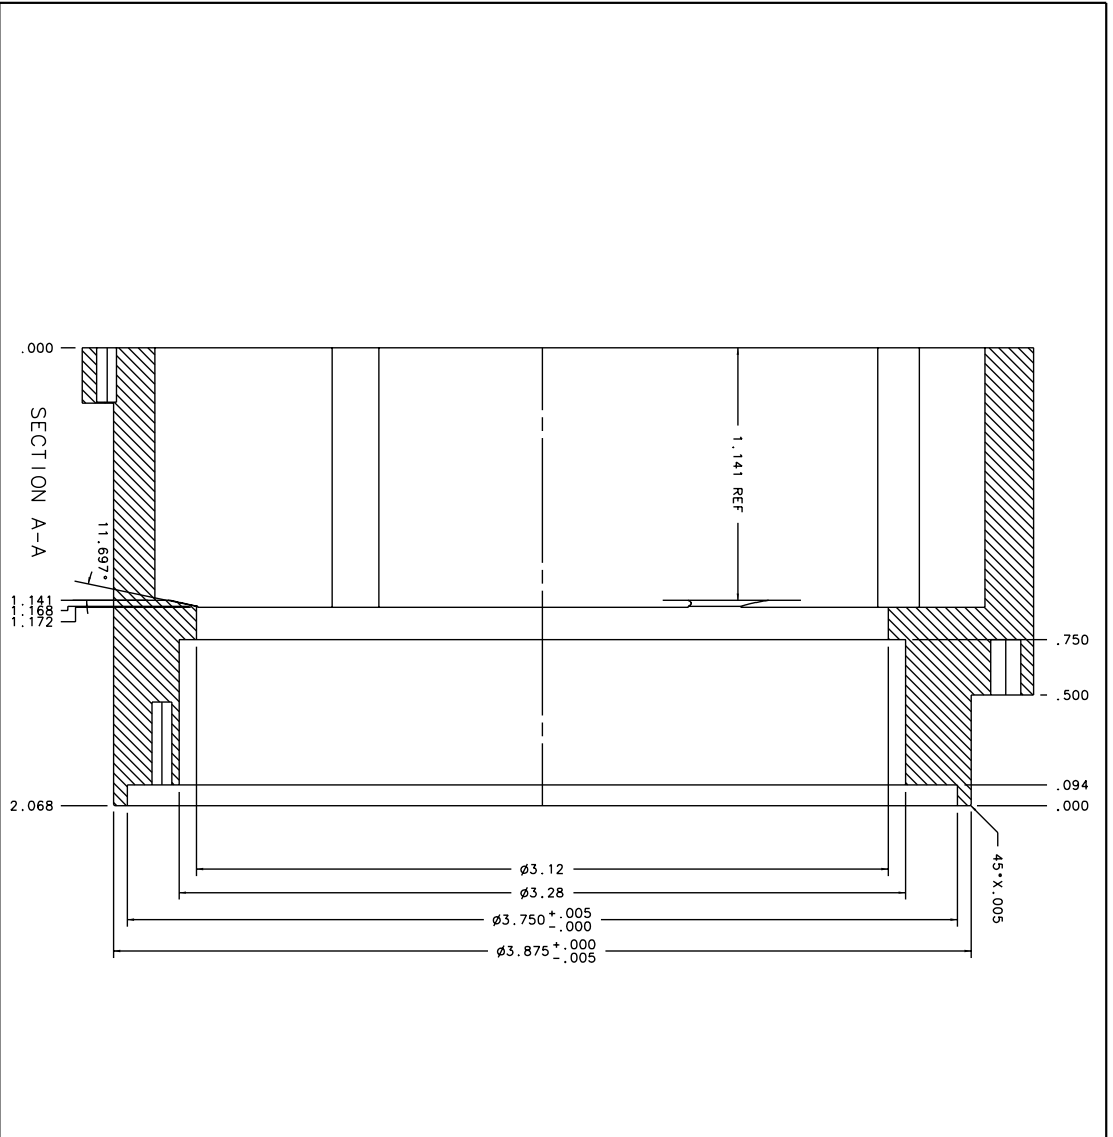

ITEM Q'TY	DRW. NO.	DESCRIPTION	MATERIAL
		BILL OF MATERIAL	

ISOMETRIC SCALE 1:1

TOLERANCES		DRAWING NUMBER		INSTITUTE FOR ASTRONOMY	
X .X ±0.02	DATE: 01/23/02	AK-291-3	NAME: IERS CELL3	PROJECT NO. 01-000001-01	REV. DATE
X .XX ±0.005	DESIGN: VERN S		TELESCOPE: WSA 187F		
X .XXX ±0.001	JOS #: 948		SIZE: B	REVISION DATE:	REV. DATE
±0.5°	MFG:		SCALE: 2:1	SHEET NO. 3 OF 3	