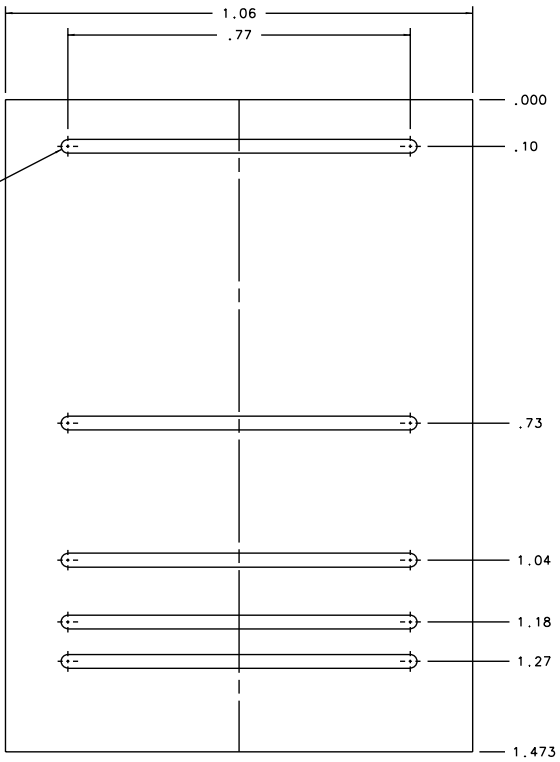

BILL OF MATERIAL		
ITEM Q'TY	DRW. NO.	MATERIAL
1	AKK-276	RAJUAL SPRINGS
		117/PHOS. BRZ

FRONT

RIGHT

TOLERANCES		DRAWING NUMBER		INSTITUTE FOR ASTRONOMY	
FEAT. SYMBOL	FEAT. TOL.	AKK-276	AKK-276	117/PHOS. BRZ	117/PHOS. BRZ
	X.X ±0.02	DATE: 01/29/02	NAME: RAJUAL SPRINGS	117/PHOS. BRZ	117/PHOS. BRZ
	X.XX ±0.005	INSTRUMENT: N/A	TELESCOPE: N/A	117/PHOS. BRZ	117/PHOS. BRZ
	X.XXX ±0.001	JOS #: 948	SIZE: B	REVISION DATE: REV. DATE	REVISION DATE: REV. DATE
	±0.5°	MFG:	SCALE: 4:1	SHEET NO. 1 OF 1	SHEET NO. 1 OF 1