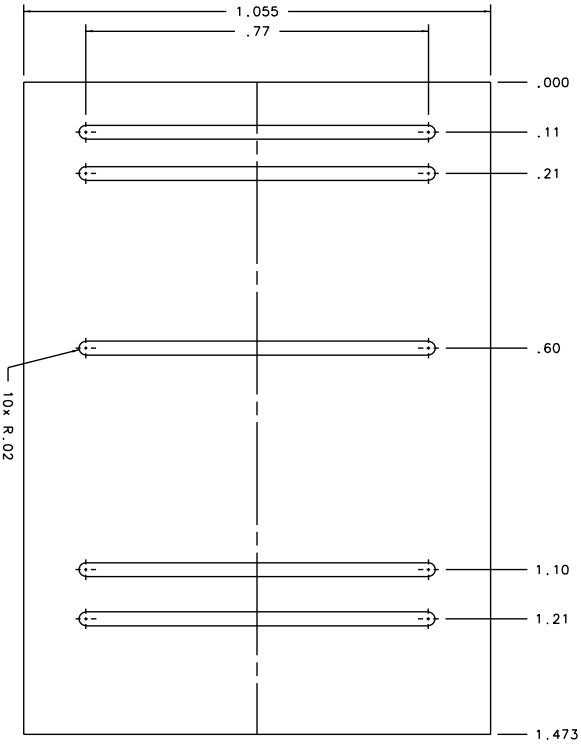

BILL OF MATERIAL		
ITEM Q'TY	DRW. NO.	MATERIAL
1	AK-256	RAJIAL SPRING1
		1117PHOS.BRZ

FRONT

RIGHT

TOLERANCES		DRAWING NUMBER		INSTITUTE FOR ASTRONOMY	
UNLESS OTHERWISE SPECIFIED		AK-256		HAWAIIAN OBSERVATORY, UNIVERSITY OF HAWAII	
MECH ASSY	X, X ±0.02	DATE: 02/01/02	NAME: RAJIAL SPRING1	REV. NO.	1 OF 1
AK-250	X, XX ±0.005	DESIGN: VERN S	TELESCOPE: MSA 18TF		
	X, XXX ±0.001	JOS #: 948	SCALE: 4:1	REVISION DATE: REV. DATE	
	±0.5°	MFG:		SHEET NO.	