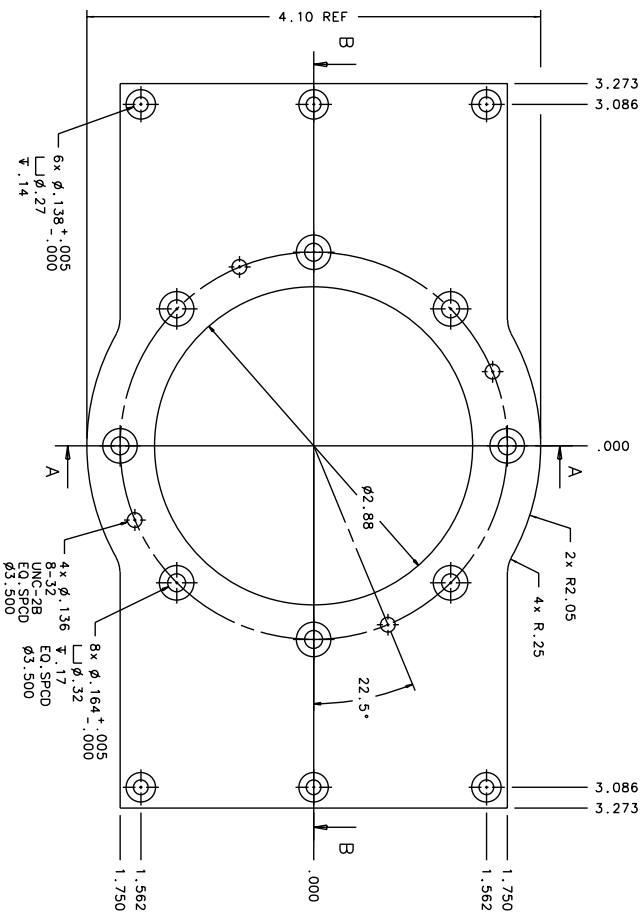

SECTION B-B

BILL OF MATERIAL			MATERIAL
ITEM Q'TY	DRW. NO.	DESCRIPTION	
1	AK-218	ARCFE FRONT PLATE MOUNT	ALUM 6061-T6

POSTPROCESSING: BLACK ANODIZE  
 WEIGHT: 0.40 LBS  
 SURF AREA: 44.33 IN<sup>2</sup>

FRONT

SECTION A-A

LEFT

SCALE 1:4

TOLERANCES		DRAWING NUMBER		INSTITUTE FOR ASTRONOMY	
FEAT. TYPE	FEAT. SIZE	DATE	NAME	REV. NO.	DATE
X.X	±0.02	04/29/02	ARCFE FRONT PLATE MOUNT	1	04/30/02
X.XX	±0.005	DESIGN:VERN S	TELESCOPE		
X.XXX	±0.001	JOS #: 948	SIZE: B	REVISION DATE:	04/30/02
±0.5°		MFG:	SCALE: 1:1	SHEET NO.	1 OF 1