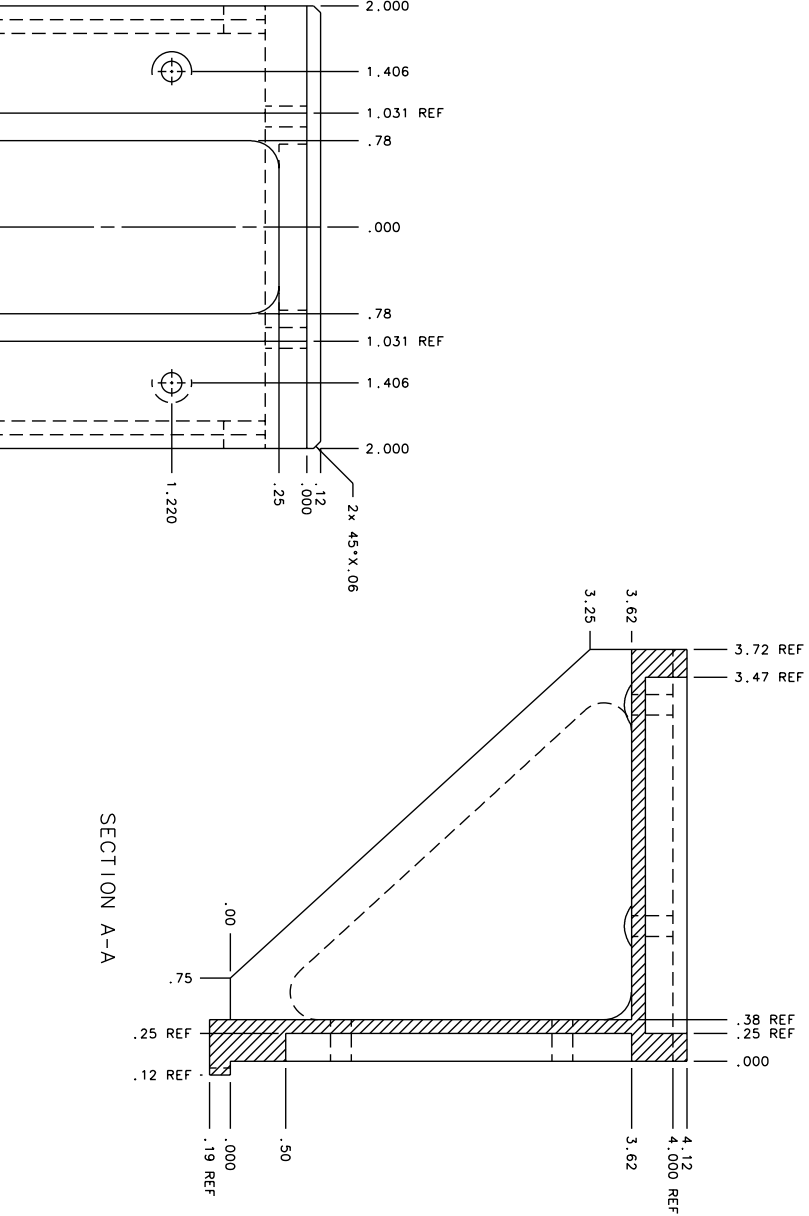

ITEM Q'TY	DRW. NO.	BILL OF MATERIAL	MATERIAL
		DESCRIPTION	

TOLERANCES		DRAWING NUMBER		INSTITUTE FOR ASTRONOMY	
FEEL	± .005	ADK-202-2	ADK-202-2	1800	1800
SIZE	± .005	DATE: 01/03/02	NAME: COLLINS CDD BRG PLATE	REV. 1	REV. 1
FORM	± .005	DESIGN: VERN S	TELESCOPE: NKA NRT	REV. 2	REV. 2
FINISH	± .005	JOS #: 948	SCALE: 1:1	SHEET NO. 2	OF 2
MARKING	± .005	MFG:			