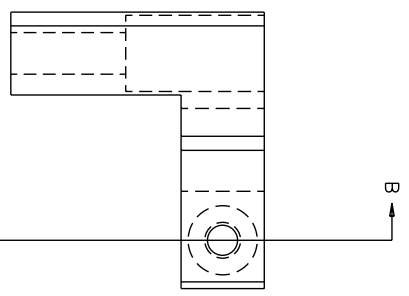

WEIGHT: 0.04 LBS
 ANODIZE: BLACK
 SURF AREA: 8.26 IN²

BILL OF MATERIAL			MATERIAL
ITEM Q'TY	DRW. NO.	DESCRIPTION	
1	AK-105	INNER GIMBAL ACTUATOR MOUNT	ALUM 6061-T6

ISO: SCALE FULL

SECTION A-A

TOLERANCES		DRAWING NUMBER		INSTITUTE FOR ASTRONOMY	
FEAT. SYMBOL	FEAT. TOLERANCE	FEAT. SYMBOL	FEAT. TOLERANCE	FEAT. SYMBOL	FEAT. TOLERANCE
Ø	X.X ±0.02	DATE:	12/27/01	NAME:	INNER GIMBAL ACTUATOR MOUNT
Ø	X.XX ±0.005	DESIGN:VERN S		TELESCOPE:	NSA 18TF
Ø	X.XXX ±0.001	JOS #: 948		SIZE:	B
Ø	±0.5°	MFG:		REVISION DATE:	REV. DATE
		SCALE:	2:1	SHEET NO.:	1 OF 1