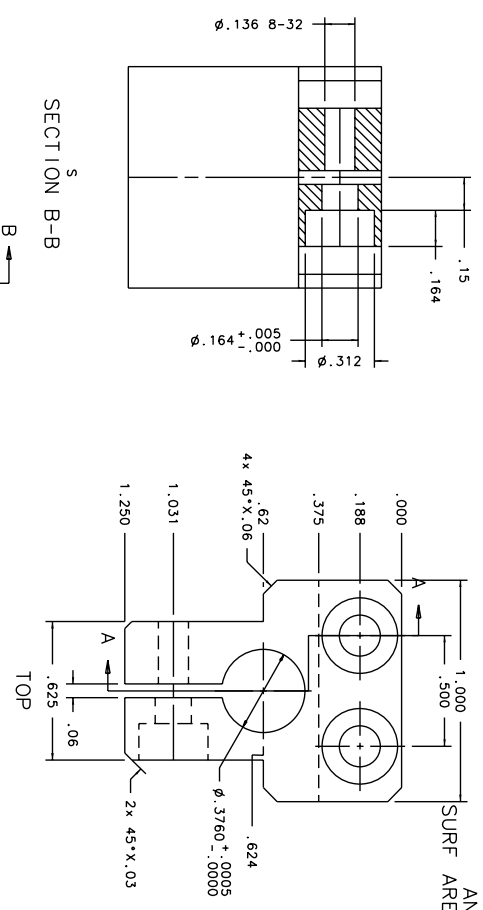

WEIGHT: 0.04 LBS
 ANODIZE: BLACK
 SURF AREA: 8.26 IN²

BILL OF MATERIAL			MATERIAL
ITEM Q'TY	DRW. NO.	DESCRIPTION	
1	AK-105	INNER GIMBAL ACTUATOR MOUNT	ALUM 6061-T6

ISO: SCALE FULL

SECTION A-A

TOLERANCES		DRAWING NUMBER		INSTITUTE FOR ASTRONOMY	
FEAT. SYMBOL	FEAT. TOLERANCE	FEAT. SYMBOL	FEAT. TOLERANCE	FEAT. SYMBOL	FEAT. TOLERANCE
Ø	X.X ±0.02	DATE:	12/27/01	NAME:	INNER GIMBAL ACTUATOR MOUNT
Ø	X.XX ±0.005	DESIGN:VERN S		TELESCOPE:	NSA 18TF
Ø	X.XXX ±0.001	JOS #: 948		SIZE:	B
Ø	±0.5°	MFG:		REVISION DATE:	REV. DATE
		SCALE:	2:1	SHEET NO.:	1 OF 1

LEFT

FRONT