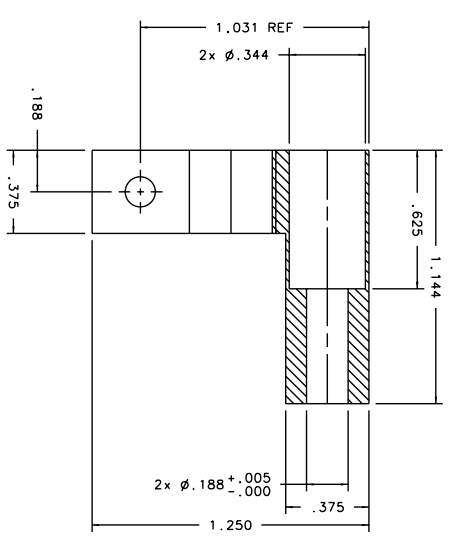

WEIGHT: 0.04 LBS
 ANODIZE: BLACK
 SURF AREA: 8.26 IN²

BILL OF MATERIAL			MATERIAL
ITEM Q'TY	DRW. NO.	DESCRIPTION	
1	AK-105	INNER GIMBAL ACTUATOR MOUNT	ALUM 6061-T6

ISO: SCALE FULL

SECTION A-A

TOLERANCES		DRAWING NUMBER		INSTITUTE FOR ASTRONOMY	
FEAT. SYMBOL	FEAT. TOLERANCE	FEAT. SYMBOL	FEAT. TOLERANCE	FEAT. SYMBOL	FEAT. TOLERANCE
Ø	X.X ±0.02	DATE:	12/27/01	NAME:	INNER GIMBAL ACTUATOR MOUNT
Ø	X.XX ±0.005	DESIGN:VERN S		TELESCOPE:	NSA 18TF
Ø	X.XXX ±0.001	JOS #: 948		SIZE:	B
Ø	±0.5°	MFG:		REVISION DATE:	REV. DATE
		SCALE:	2:1	SHEET NO.:	1 OF 1

LEFT

FRONT