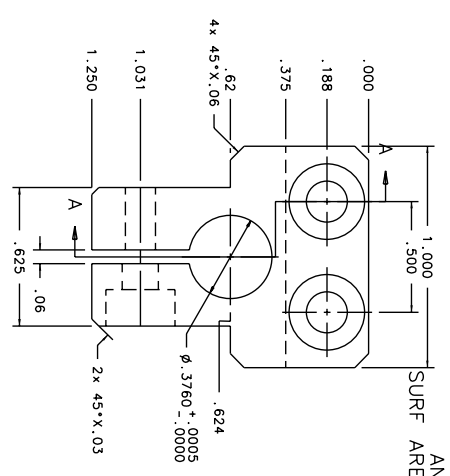

WEIGHT: 0.04 LBS
 ANODIZE: BLACK
 SURF AREA: 8.26 IN²

BILL OF MATERIAL			MATERIAL
ITEM Q'TY	DRW. NO.	DESCRIPTION	
1	AK-105	INNER GIMBAL ACTUATOR MOUNT	ALUM 6061-T6

ISO: SCALE FULL

SECTION A-A

TOLERANCES		DRAWING NUMBER		INSTITUTE FOR ASTRONOMY	
FEAT. SYMBOL	FEAT. TOLERANCE	FEAT. SYMBOL	FEAT. TOLERANCE	FEAT. SYMBOL	FEAT. TOLERANCE
Ø	X.X ±0.02	DATE:	12/27/01	NAME:	INNER GIMBAL ACTUATOR MOUNT
Ø	X.XX ±0.005	DESIGN:VERN S		TELESCOPE:	NSA 18TF
Ø	X.XXX ±0.001	JOS #: 948		SIZE:	B
Ø	±0.5°	MFG:		REVISION DATE:	REV. DATE
		SCALE:	2:1	SHEET NO.:	1 OF 1

LEFT

FRONT