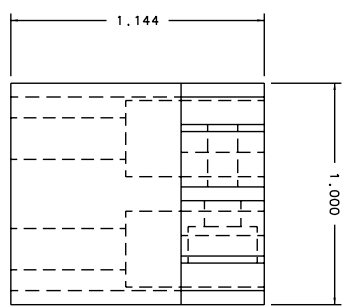

WEIGHT: 0.04 LBS
 ANODIZE: BLACK
 SURF AREA: 8.26 IN²

BILL OF MATERIAL			MATERIAL
ITEM Q'TY	DRW. NO.	DESCRIPTION	
1	AK-105	INNER GIMBAL ACTUATOR MOUNT	ALUM 6061-T6

ISO: SCALE FULL

SECTION A-A

TOLERANCES		DRAWING NUMBER		INSTITUTE FOR ASTRONOMY	
FEAT. SYMBOL	FEAT. TOLERANCE	FEAT. SYMBOL	FEAT. TOLERANCE	FEAT. SYMBOL	FEAT. TOLERANCE
Ø	X.X ±0.02	DATE:	12/27/01	NAME:	INNER GIMBAL ACTUATOR MOUNT
Ø	X.XX ±0.005	DESIGN:VERN S		TELESCOPE:	NSA 18TF
Ø	X.XXX ±0.001	JOS #: 948		SIZE:	B
Ø	±0.5°	MFG:		REVISION DATE:	REV. DATE
		SCALE:	2:1	SHEET NO.:	1 OF 1