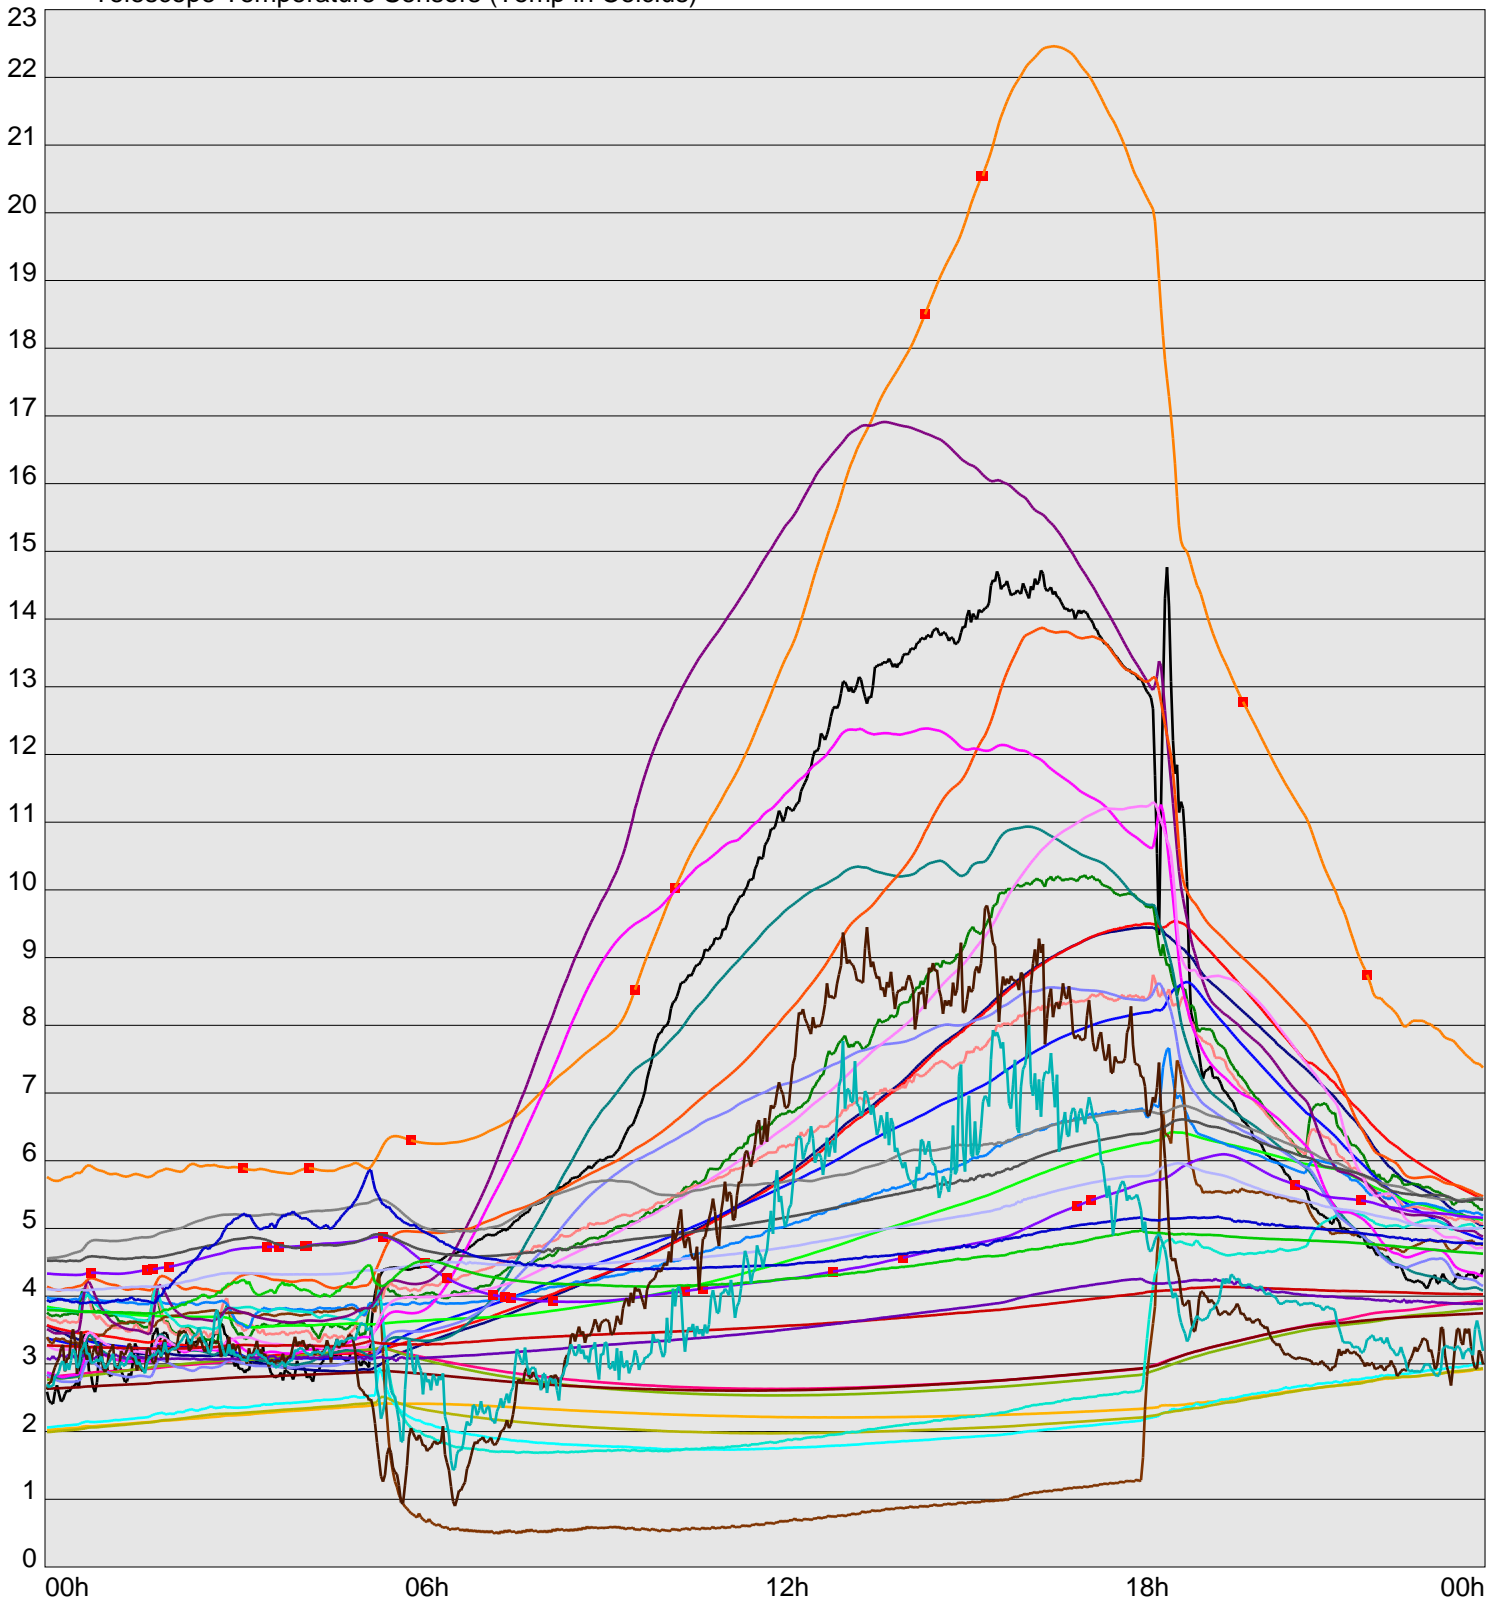

Telescope Temperature Sensors (Temp in Celcius)

- TT1 (Black), TT2 (Blue), TT3 (Red), TT4 (Green), TT5 (Light Blue), TT6 (Pink), TT7 (Light Green), TT8 (Dark Blue)
- TM1 (Magenta), TM2 (Light Green), TM3 (Brown), TM4 (Orange), TM5 (Cyan), TM6 (Yellow-Green)
- TMS1 (Brown), TMS2 (Cyan)
- TD1 (Orange), TD2 (Purple), TD3 (Teal), TD4 (Red-Orange), TD5 (Pink), TD6 (Light Blue), TD7 (Pink)
- TF1 (Purple), TF2 (Light Blue), TF3 (Grey), TF4 (Black), TF5 (Red), TF6 (Green), TF7 (Blue), TF8 (Purple)
- TE1 (Brown), TE2 (Cyan)